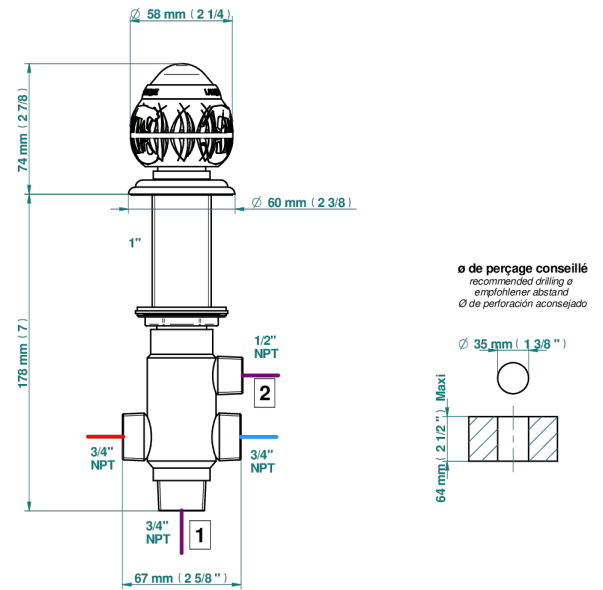

PANTHERE CLEAR CRYSTAL

A2H-504VGUS

2-function deck diverter with trim

37809

09/04/2024

CHARACTERISTIC

- Panthère Clear crystal
- 2-function deck diverter with trim

AVAILABLE FINITIONS