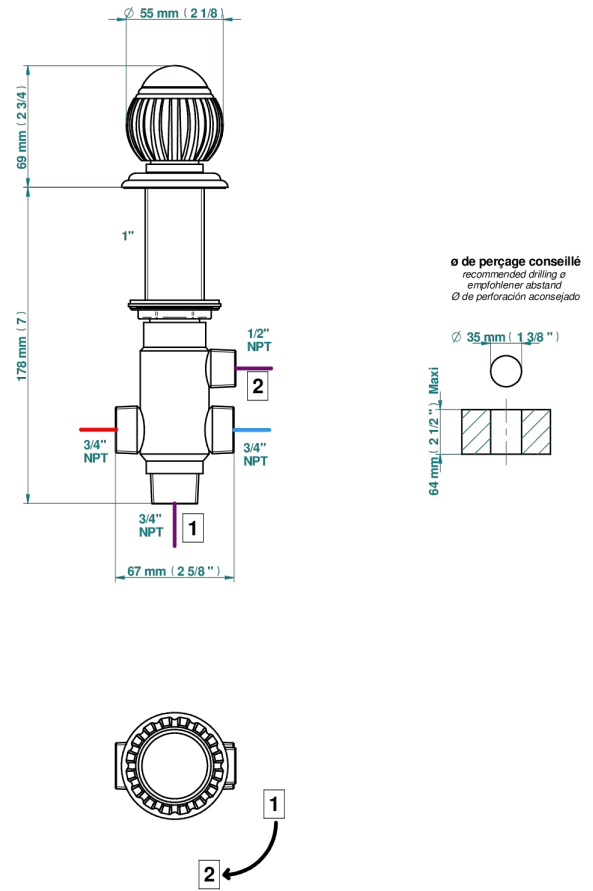

VOGUE LAPIS LAZULI

A8S-50/4/VG

Rim mounted 4 way diverter : 2 inlets and 2 outlets

CHARACTERISTIC

- Vogue Lapis Lazuli
- Rim mounted 4 way diverter : 2 inlets and 2 outlets

AVAILABLE FINITIONS

Antique nickel - H28
Black ceram - D30
Blush PVD - H62
Brass color PVD - H49
Brown bronze color PVD - F33
Gold color PVD - H52

Nickel color PVD - H55
Polished chrome (color finish) - A02
Polished chrome / Polished gold (color finish) - G02
Polished gold (color finish) - F01
Polished nickel - B01
Soft gold - F30

Soft matt gold - F31
Umber PVD - H66
Varnished matt antique red copper (color finish) - H07