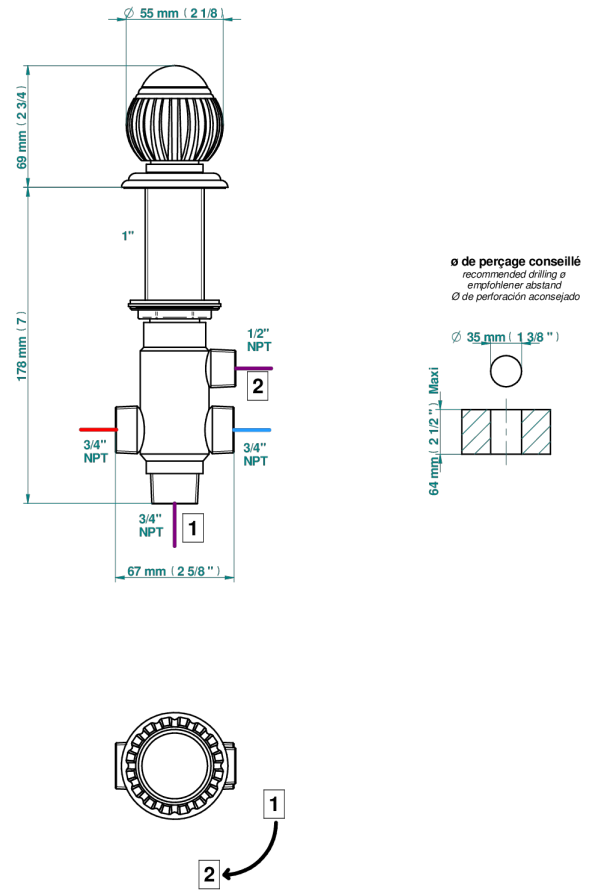

VOGUE LAPIS LAZULI

A8S-504VGUS

2-function deck diverter with trim

37804

26/03/2024

CHARACTERISTIC

- Vogue Lapis Lazuli
- 2-function deck diverter with trim

AVAILABLE FINITIONS