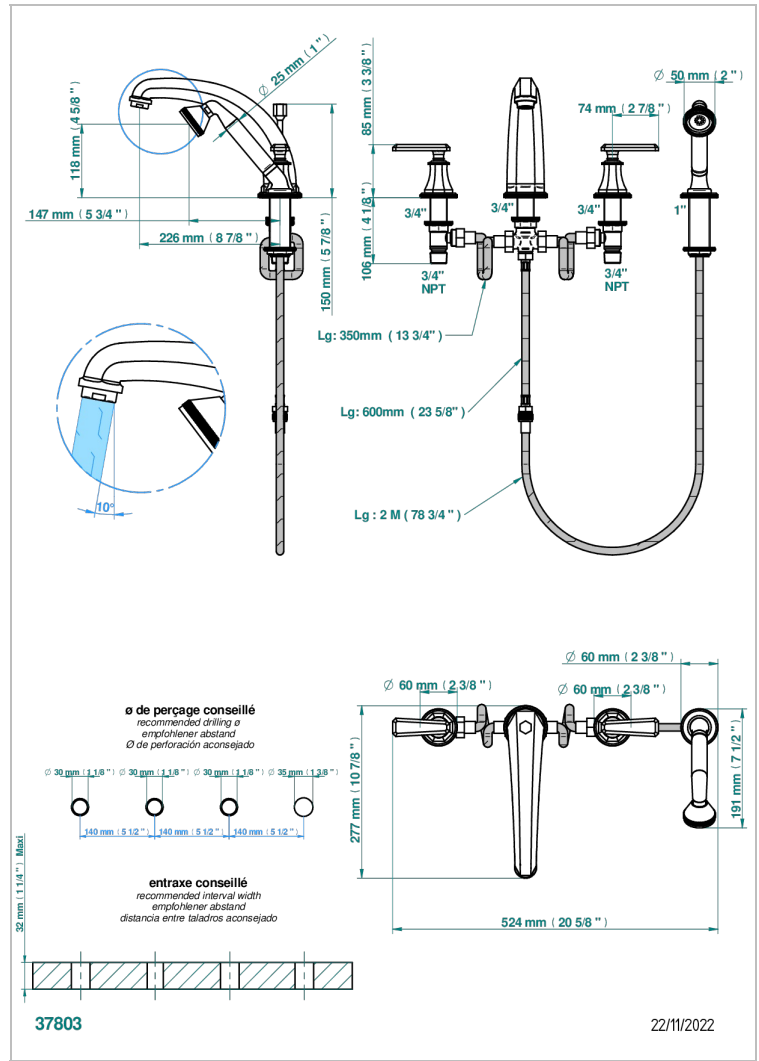

# TRADITION WITH LEVER HANDLES

A58-112BSGBHUS

Roman tub set with high diverter spout and handshower, 3/4" valves

## CHARACTERISTIC

- Tradition with lever handles
- Roman tub set with high diverter spout and handshower, 3/4" valves

## TECHNICAL SPECS

- Recommandé : 3 bars (max. 5 bars) - Advised : 43,5 psi (max. 72 psi)
- Bec : 35 l/min à 3 bars - Douchette : 8 l/min à 3 bars
- Spout : 9.26 gpm at 43.5 psi - Handshower : 2.12 gpm at 43.5 psi