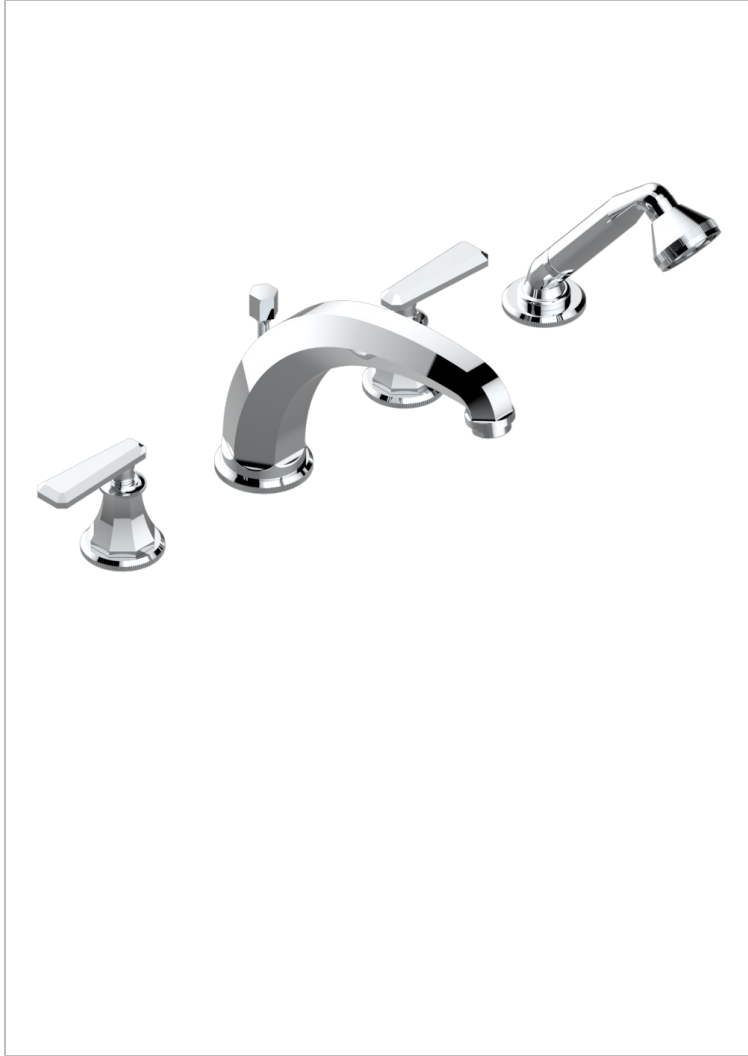

TRADITION WITH LEVER

A58-112BSGBH

Rim mounted 4-hole bath/shower mixer, diverter to super goliath high spout

THG[®]
PARIS

CHARACTERISTIC

- ACS : 18ACCLY473

TECHNICAL SPECS

- Recommandé : 3 bars (max. 5 bars) - Advised : 43,5 psi (max. 72 psi)
- Bec : 35 l/min à 3 bars - Douchette : 8 l/min à 3 bars
- Spout : 9.26 gpm at 43.5 psi - Handshower : 2.12 gpm at 43.5 psi

STANDARDS

AVAILABLE FINITIONS

Antique nickel - H28
 Black ceram - D30
 Blush PVD - H62
 Brass color PVD - H49
 Brown bronze color PVD - F33
 Gold color PVD - H52

Graphite PVD - H64
 Lacquered light bronze - D01
 Matt Umber PVD - H67
 Matt blush PVD - H60
 Matt brass color PVD - H50
 Matt brown bronze color PVD - F34

Soft gold - F30
 Soft matt gold - F31
 Umber PVD - H66
 Varnished matt antique red copper (color finish) - H07