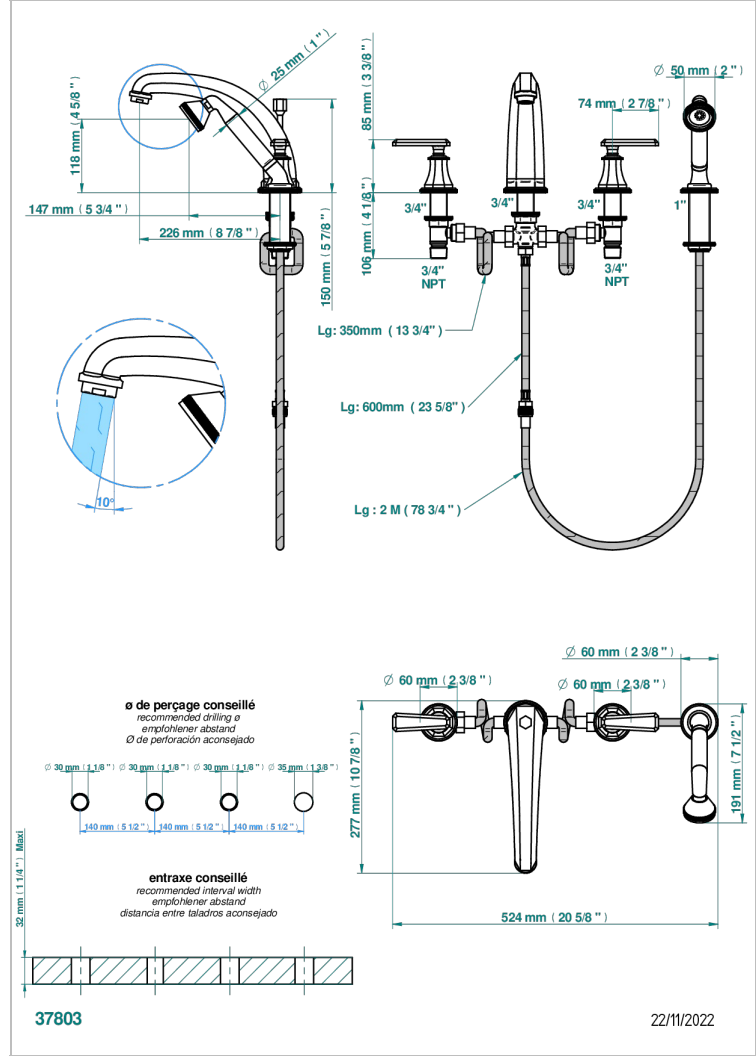

TRADITION WITH LEVER

A58-112BSGBH

Rim mounted 4-hole bath/shower mixer, diverter to super goliath high spout

THG[®]
PARIS

CHARACTERISTIC

- ACS : 18ACCLY473

TECHNICAL SPECS

- Recommandé : 3 bars (max. 5 bars) - Advised : 43,5 psi (max. 72 psi)
- Bec : 35 l/min à 3 bars - Douchette : 8 l/min à 3 bars
- Spout : 9.26 gpm at 43.5 psi - Handshower : 2.12 gpm at 43.5 psi

STANDARDS

AVAILABLE FINITIONS

Antique nickel - H28
 Black ceram - D30
 Blush PVD - H62
 Brass color PVD - H49
 Brown bronze color PVD - F33
 Gold color PVD - H52

Graphite PVD - H64
 Lacquered light bronze - D01
 Matt Umber PVD - H67
 Matt blush PVD - H60
 Matt brass color PVD - H50
 Matt brown bronze color PVD - F34