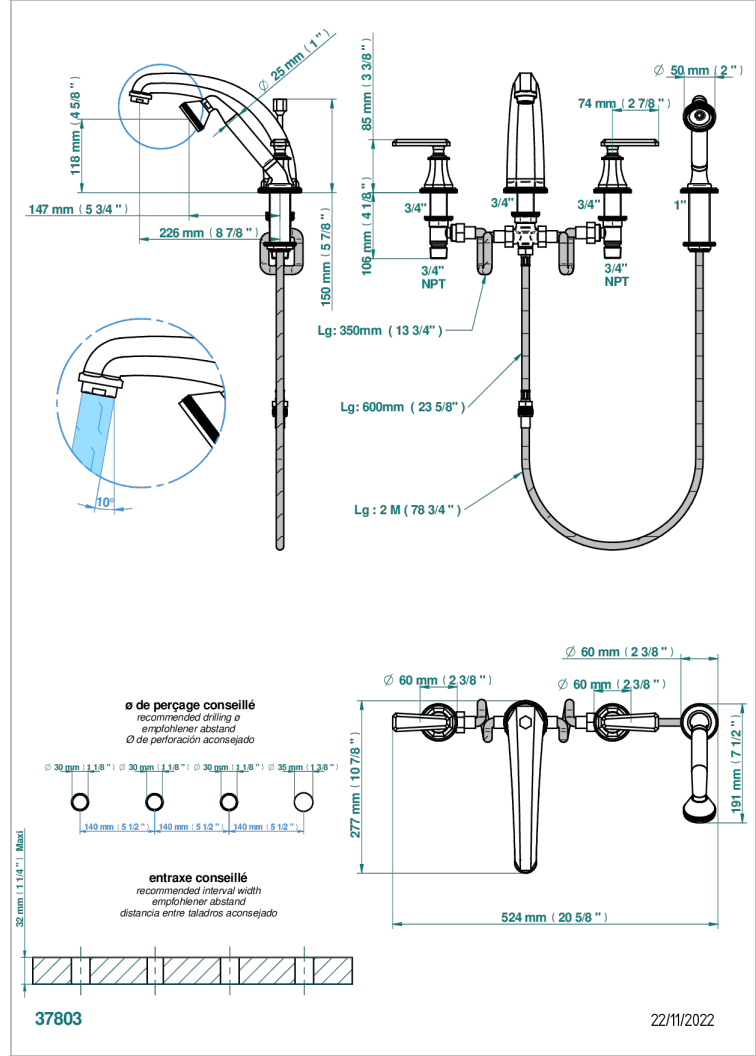

TRADITION WITH LEVER

A58-112BSGBH

Rim mounted 4-hole bath/shower mixer, diverter to super goliath high spout

THG[®]
PARIS

CHARACTERISTIC

- ACS : 18ACCLY473

TECHNICAL SPECS

- Recommandé : 3 bars (max. 5 bars) - Advised : 43,5 psi (max. 72 psi)
- Bec : 35 l/min à 3 bars - Douchette : 8 l/min à 3 bars
- Spout : 9.26 gpm at 43.5 psi - Handshower : 2.12 gpm at 43.5 psi

STANDARDS

AVAILABLE FINITIONS

Antique nickel - H28
Black ceram - D30
Blush PVD - H62
Brass color PVD - H49
Brown bronze color PVD - F33
Gold color PVD - H52

Graphite PVD - H64
Lacquered light bronze - D01
Matt Umber PVD - H67
Matt blush PVD - H60
Matt brass color PVD - H50
Matt brown bronze color PVD - F34