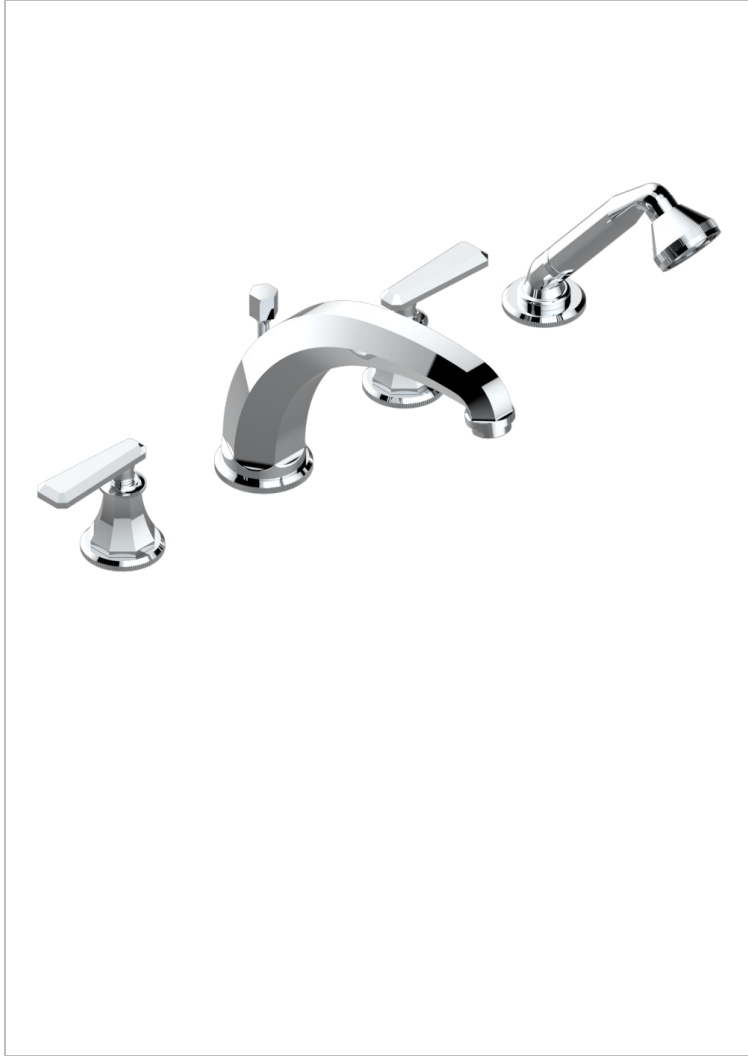

TRADITION WITH LEVER

A58-112BSGBH

Rim mounted 4-hole bath/shower mixer, diverter to super goliath high spout

THG[®]
PARIS

CHARACTERISTIC

- ACS : 18ACCLY473

TECHNICAL SPECS

- Recommandé : 3 bars (max. 5 bars) - Advised : 43,5 psi (max. 72 psi)
- Bec : 35 l/min à 3 bars - Douchette : 8 l/min à 3 bars
- Spout : 9.26 gpm at 43.5 psi - Handshower : 2.12 gpm at 43.5 psi

STANDARDS

AVAILABLE FINITIONS

Antique nickel - H28
Black ceram - D30
Blush PVD - H62
Brass color PVD - H49
Brown bronze color PVD - F33
Gold color PVD - H52

Graphite PVD - H64
Lacquered light bronze - D01
Matt Umber PVD - H67
Matt blush PVD - H60
Matt brass color PVD - H50
Matt brown bronze color PVD - F34

Soft gold - F30
Soft matt gold - F31
Umber PVD - H66
Varnished matt antique red copper (color finish) - H07