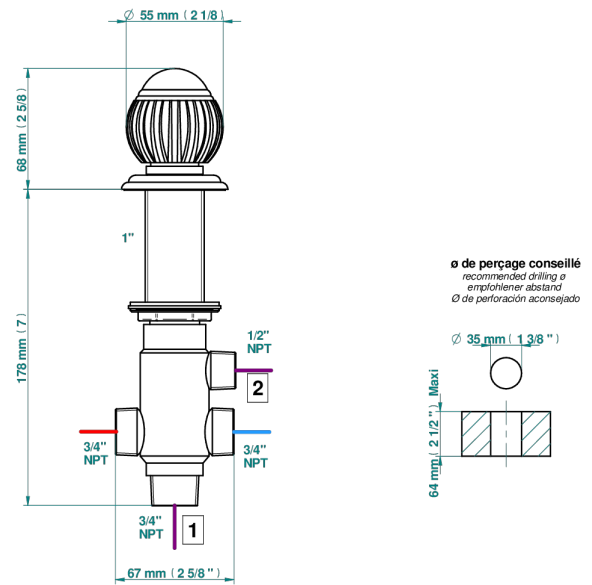

VOGUE TIGER EYE

A8R-504VGUS

2-function deck diverter with trim

37802

26/03/2024

CHARACTERISTIC

- Vogue Tiger Eye
- 2-function deck diverter with trim

AVAILABLE FINITIONS