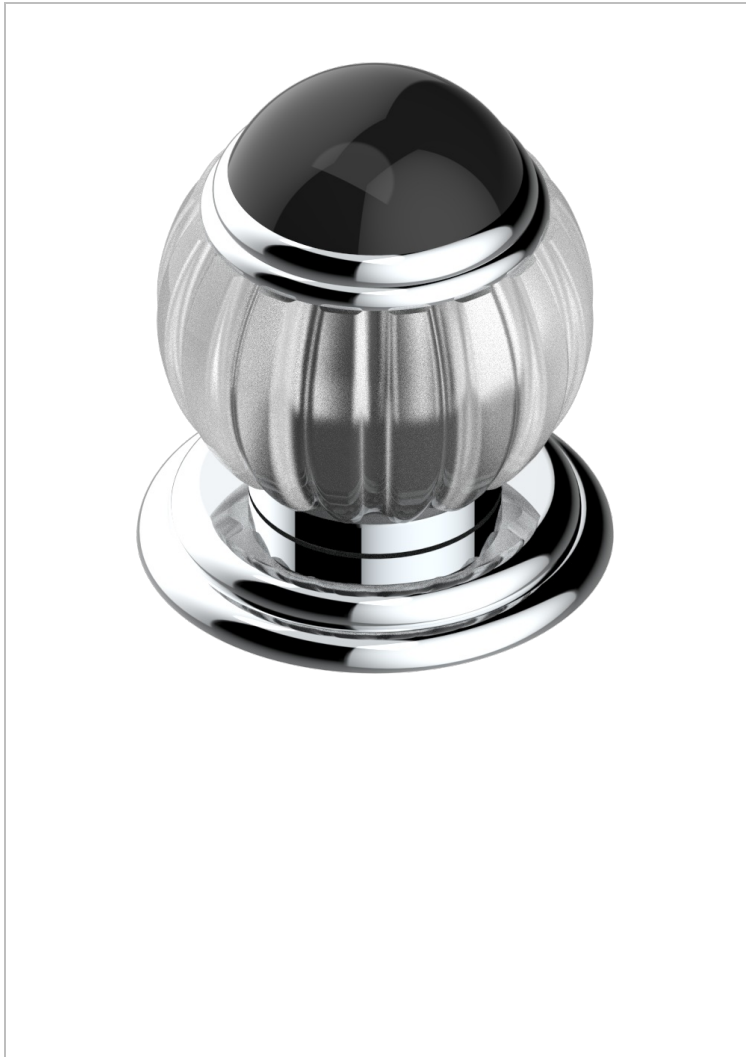

VOGUE BLACK ONYX

A8P-50/4/VG

Rim mounted 4 way diverter : 2 inlets and 2 outlets

CHARACTERISTIC

- Vogue black onyx
- Rim mounted 4 way diverter : 2 inlets and 2 outlets

AVAILABLE FINITIONS

Antique nickel - H28
Black ceram - D30
Blush PVD - H62
Brass color PVD - H49
Brown bronze color PVD - F33
Gold color PVD - H52

Graphite PVD - H64
Lacquered light bronze - D01
Matt Umber PVD - H67
Matt blush PVD - H60
Matt brass color PVD - H50
Matt brown bronze color PVD - F34

Matt chrome - C02
Matt gold - F07
Matt gold color PVD - H53
Matt graphite PVD - H65
Matt nickel (color finish) - C01
Matt nickel color PVD - H56

Nickel color PVD - H55
Polished chrome (color finish) - A02
Polished chrome / Polished gold (color finish) - G02
Polished gold (color finish) - F01
Polished nickel - B01
Soft gold - F30

Soft matt gold - F31
Umber PVD - H66
Varnished matt antique red copper (color finish) - H07