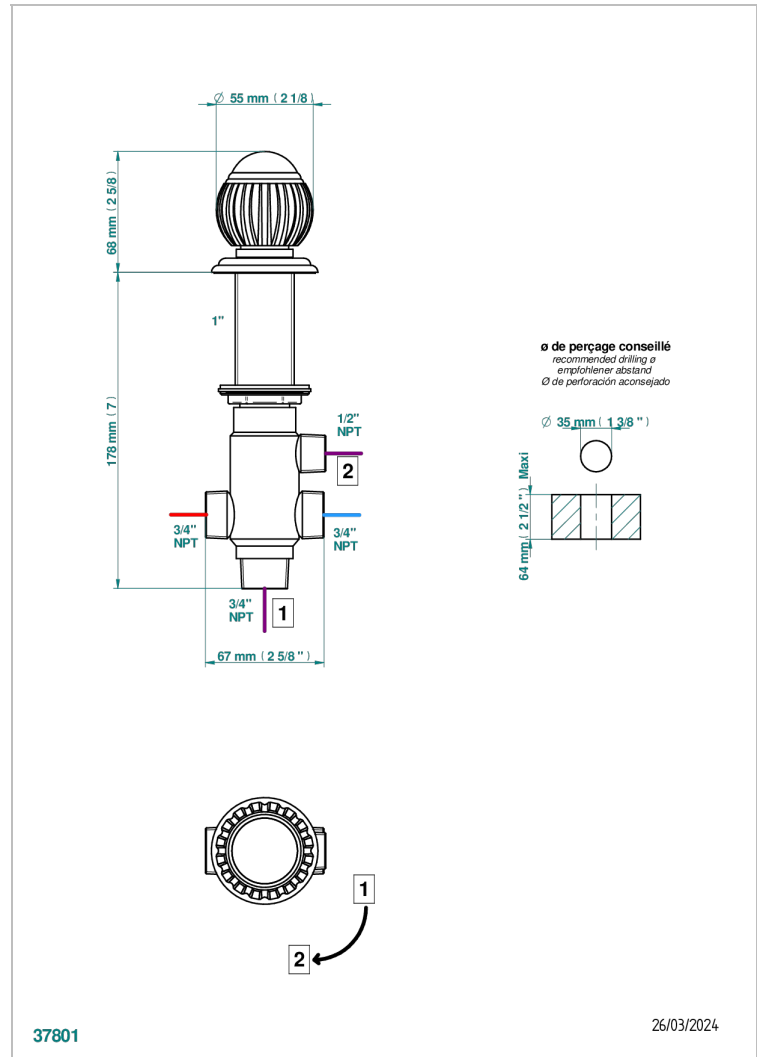

VOGUE BLACK ONYX

A8P-50/4/VG

Rim mounted 4 way diverter : 2 inlets and 2 outlets

CHARACTERISTIC

- Vogue black onyx
- Rim mounted 4 way diverter : 2 inlets and 2 outlets

AVAILABLE FINITIONS

Antique nickel - H28
Black ceram - D30
Blush PVD - H62
Brass color PVD - H49
Brown bronze color PVD - F33
Gold color PVD - H52

Nickel color PVD - H55
Polished chrome (color finish) - A02
Polished chrome / Polished gold (color finish) - G02
Polished gold (color finish) - F01
Polished nickel - B01
Soft gold - F30

Soft matt gold - F31
Umber PVD - H66
Varnished matt antique red copper (color finish) - H07