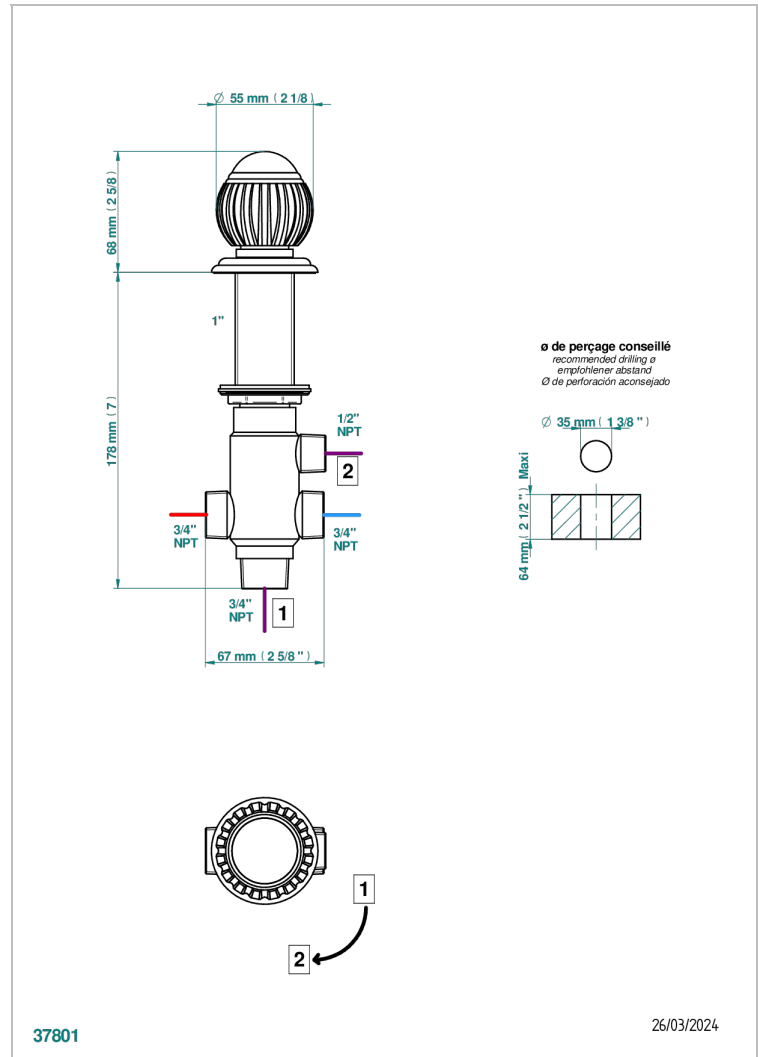

VOGUE BLACK ONYX

A8P-504VGUS

2-function deck diverter with trim

CHARACTERISTIC

- Vogue black onyx
- 2-function deck diverter with trim

AVAILABLE FINITIONS

Black ceram - D30
Blush PVD - H62
Brass color PVD - H49
Brown bronze color PVD - F33
Chrome polished - A02
Chrome polished / gold polished - G02