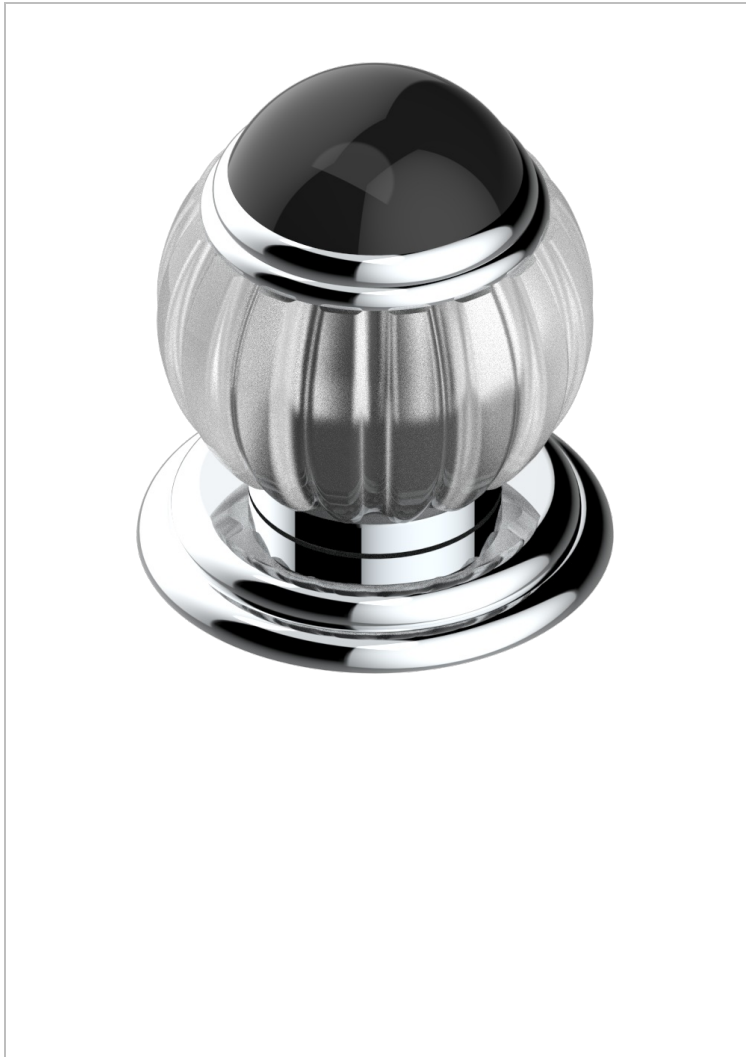

VOGUE BLACK ONYX

A8P-504VGUS

2-function deck diverter with trim

CHARACTERISTIC

- Vogue black onyx
- 2-function deck diverter with trim

AVAILABLE FINITIONS

Black ceram - D30
Blush PVD - H62
Brass color PVD - H49
Brown bronze color PVD - F33
Chrome polished - A02
Chrome polished / gold polished - G02

Copper antique matt, coated - H07
Gold color PVD - H52
Gold mat - F07
Gold polished - F01
Graphite PVD - H64
Light coated bronze - D01

Matt Umber PVD - H67
Matt blush PVD - H60
Matt brass color PVD - H50
Matt brown bronze color PVD - F34
Matt chrome (American satin) - C02
Matt gold color PVD - H53

Matt graphite PVD - H65
Matt nickel (American satin) - C01
Matt nickel color PVD - H56
Nickel antique / Sovereign - H28
Nickel color PVD - H55
Nickel polished - B01

Soft gold - F30
Soft matt gold - F31
Umber PVD - H66