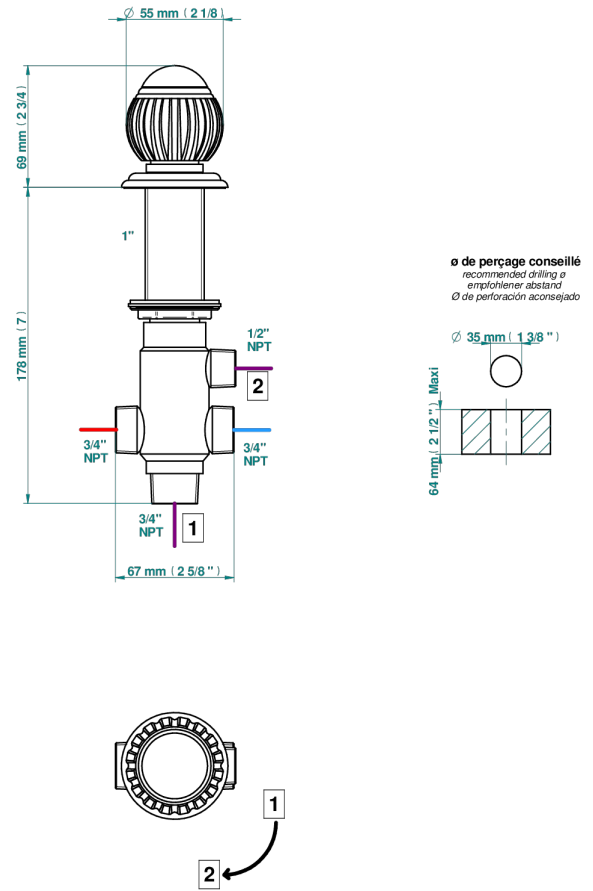

VOGUE MALACHITE

A8M-504VGUS

4 WAYS DECK DIVERTER WITH TRIM

THG[®]
PARIS

37794

26/03/2024

CARACTERÍSTICAS

- Vogue Malachite
- 4 WAYS DECK DIVERTER WITH TRIM