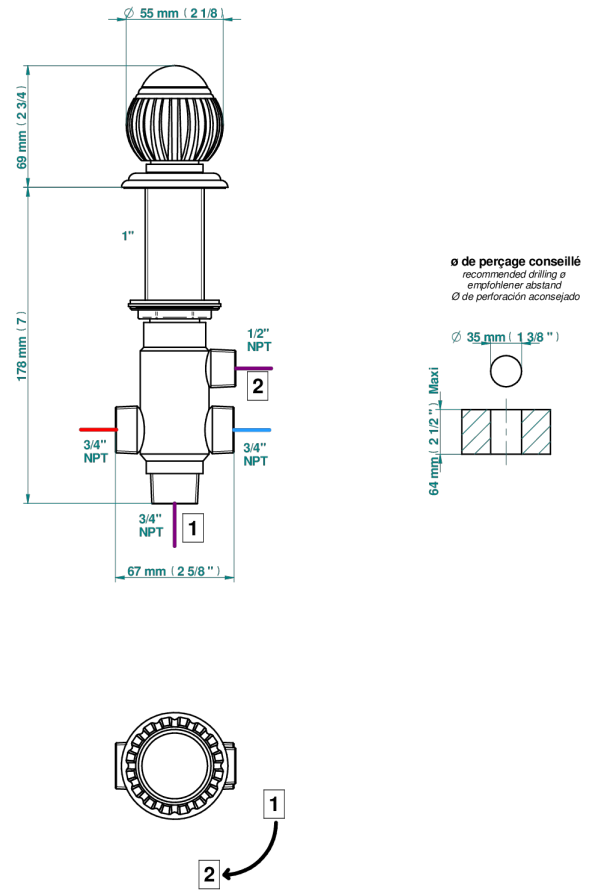

VOGUE MALACHITE

A8M-504VGUS

2-function deck diverter with trim

37794

26/03/2024

CHARACTERISTIC

- Vogue Malachite
- 2-function deck diverter with trim

AVAILABLE FINITIONS