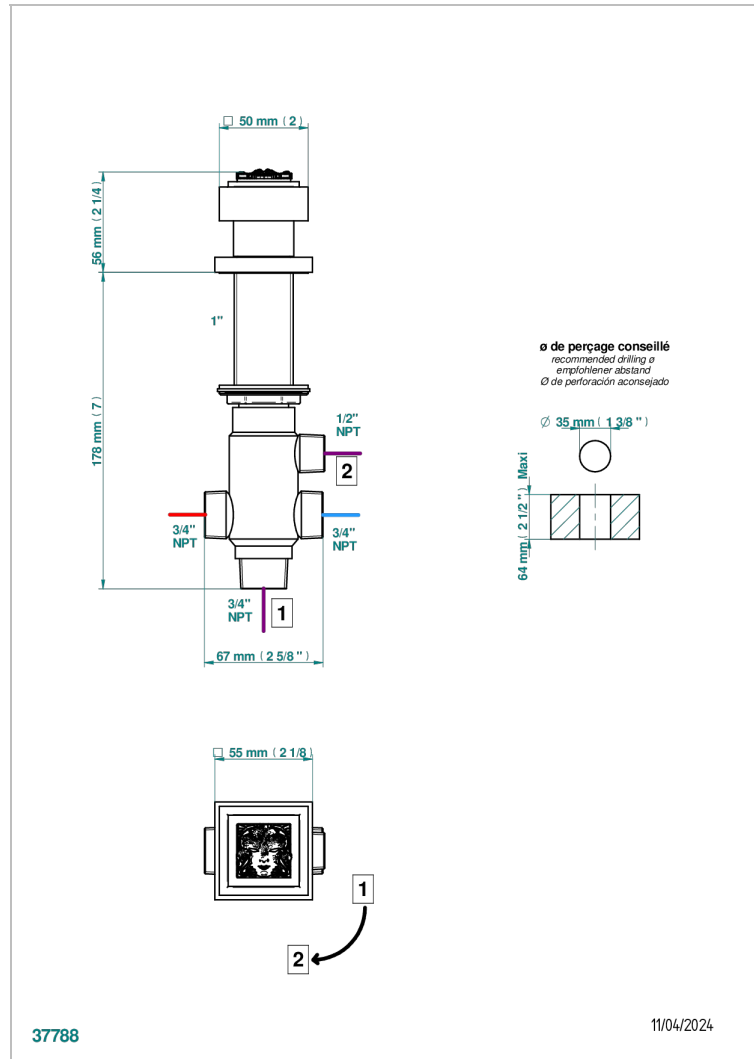

# MASQUE DE FEMME SMOOTH METAL

A2U-504VGUS

2-function deck diverter with trim

## CHARACTERISTIC

- Masque de Femme Smooth metal
- 2-function deck diverter with trim