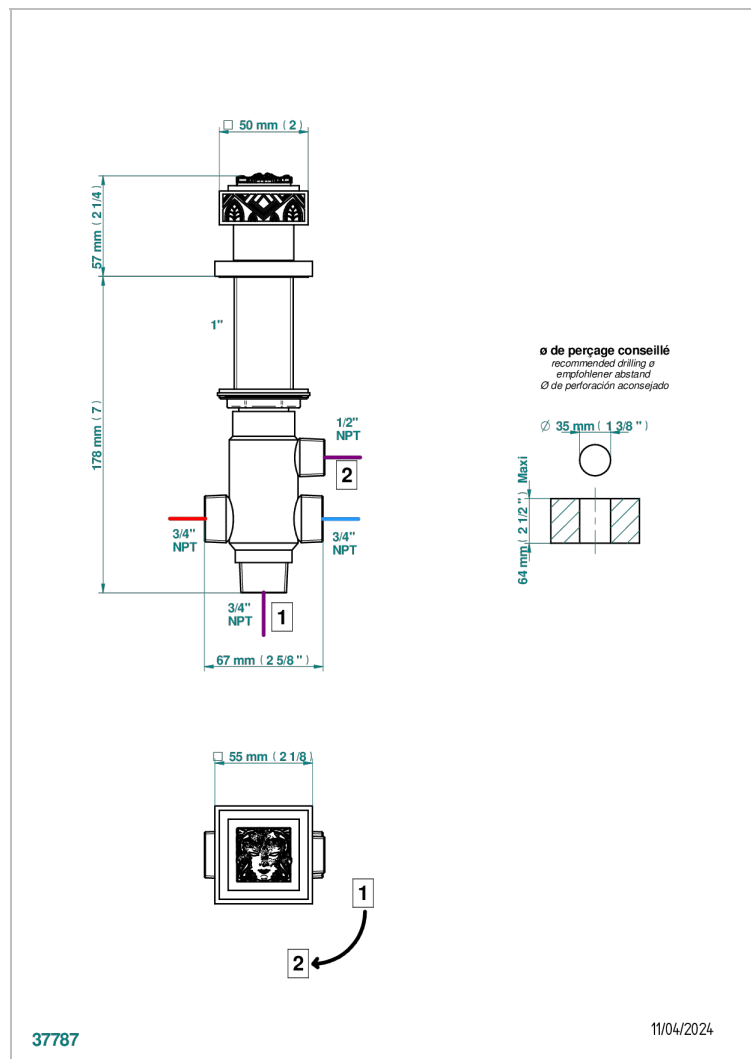

# MASQUE DE FEMME ENGRAVED METAL

A2T-50/4/VG

Rim mounted 4 way diverter : 2 inlets and 2 outlets

## CHARACTERISTIC

- Masque de Femme Engraved Metal
- Rim mounted 4 way diverter : 2 inlets and 2 outlets