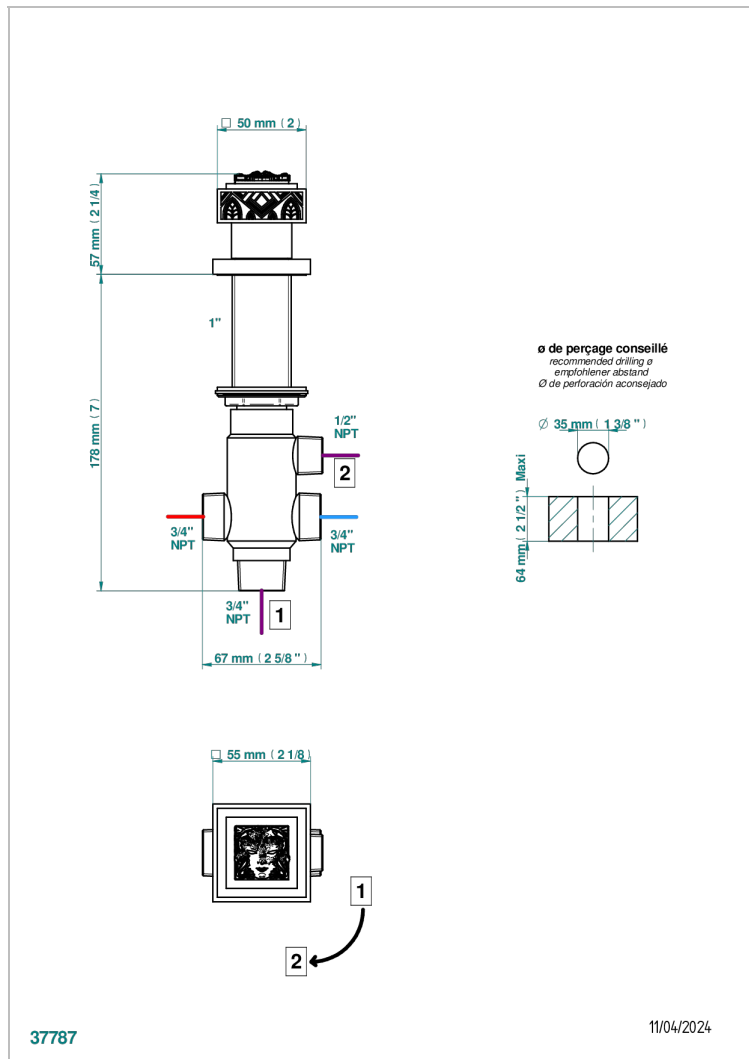

MASQUE DE FEMME ENGRAVED METAL

A2T-50/4/VG

Rim mounted 4 way diverter : 2 inlets and 2 outlets

CHARACTERISTIC

- Masque de Femme Engraved Metal
- Rim mounted 4 way diverter : 2 inlets and 2 outlets

AVAILABLE FINITIONS