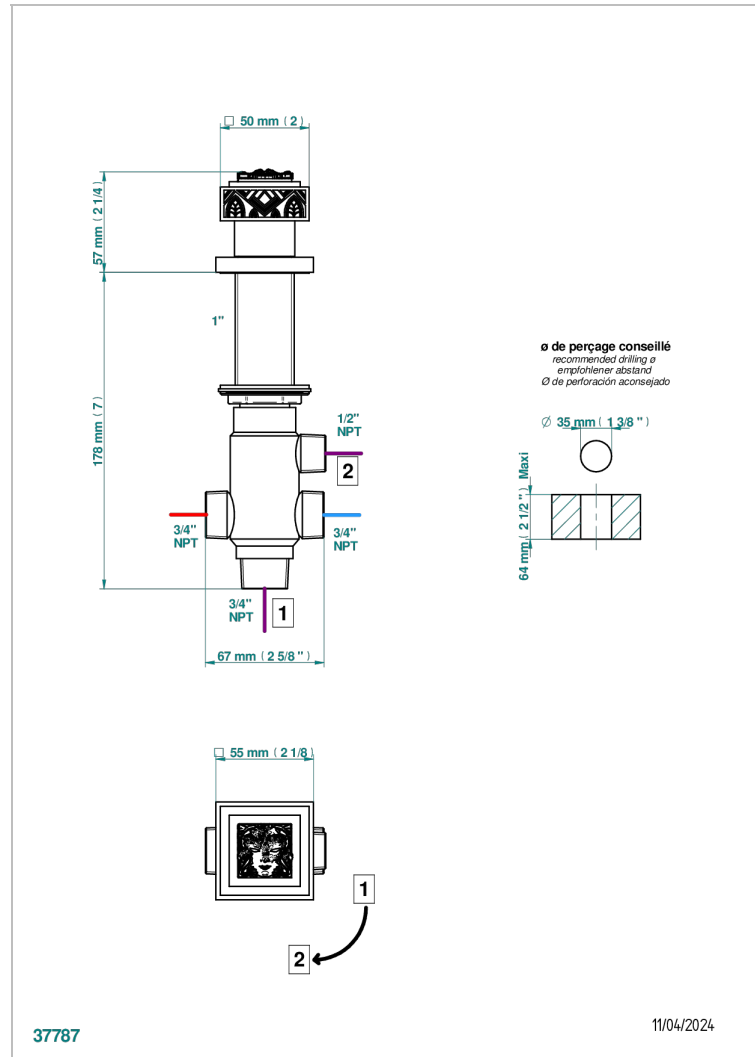

MASQUE DE FEMME ENGRAVED METAL

A2T-504VGUS

2-function deck diverter with trim

CHARACTERISTIC

- Masque de Femme Engraved Metal
- 2-function deck diverter with trim

AVAILABLE FINITIONS

Black ceram - D30
Blush PVD - H62
Brass color PVD - H49
Brown bronze color PVD - F33
Chrome polished - A02
Chrome polished / gold polished - G02