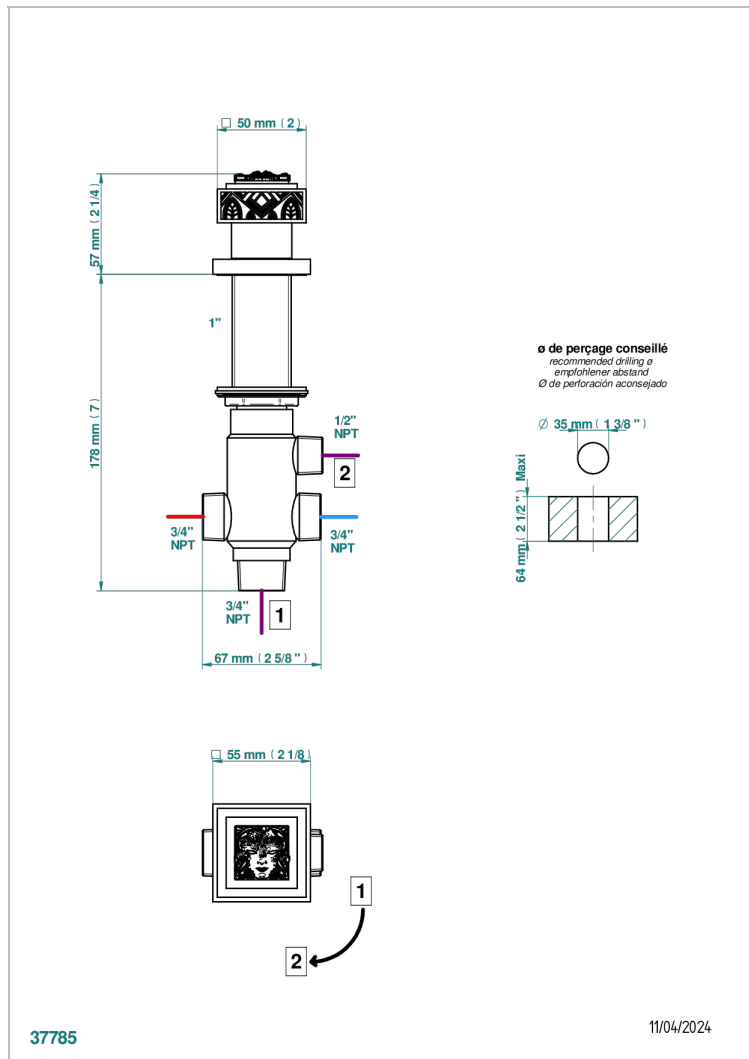

MASQUE DE FEMME SOLAIRE

A2S-50/4/VG

Rim mounted 4 way diverter : 2 inlets and 2 outlets

CHARACTERISTIC

- Masque de Femme Solaire
- Rim mounted 4 way diverter : 2 inlets and 2 outlets

AVAILABLE FINITIONS

- Black ceram - D30
- Matt chrome - C02
- Matt gold - F07
- Matt nickel (color finish) - C01
- Polished chrome (color finish) - A02
- Polished chrome / Polished gold (color finish) - G02
- Polished gold (color finish) - F01
- Polished nickel - B01
- Soft gold - F30
- Soft matt gold - F31