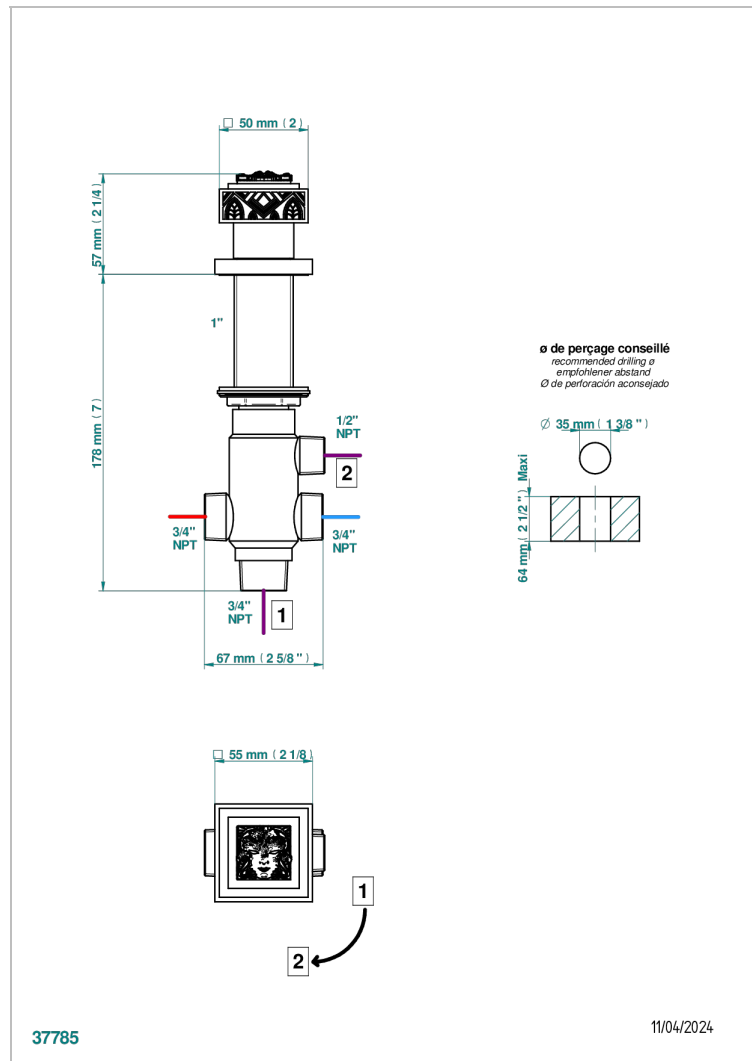

# MASQUE DE FEMME SOLAIRE

A2S-504VGUS

2-function deck diverter with trim

## CHARACTERISTIC

- Masque de Femme Solaire
- 2-function deck diverter with trim