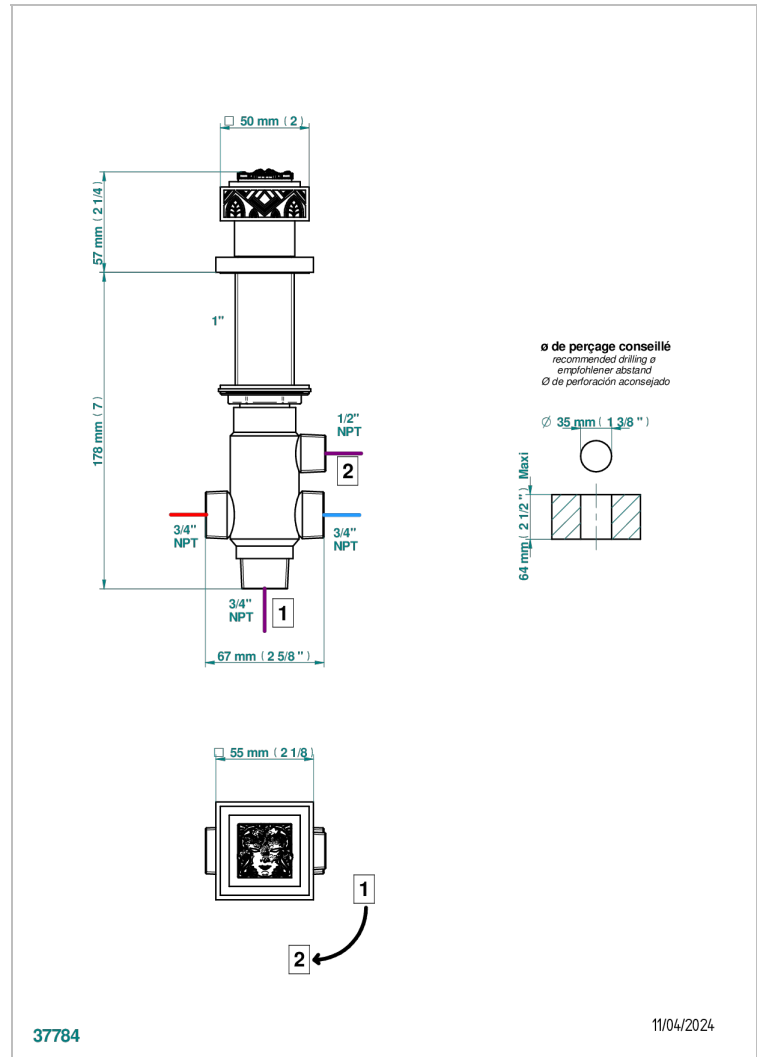

# MASQUE DE FEMME LUNAIRE

A2R-50/4/VG

Rim mounted 4 way diverter : 2 inlets and 2 outlets

## CHARACTERISTIC

- Masque de Femme Lunaire
- Rim mounted 4 way diverter : 2 inlets and 2 outlets