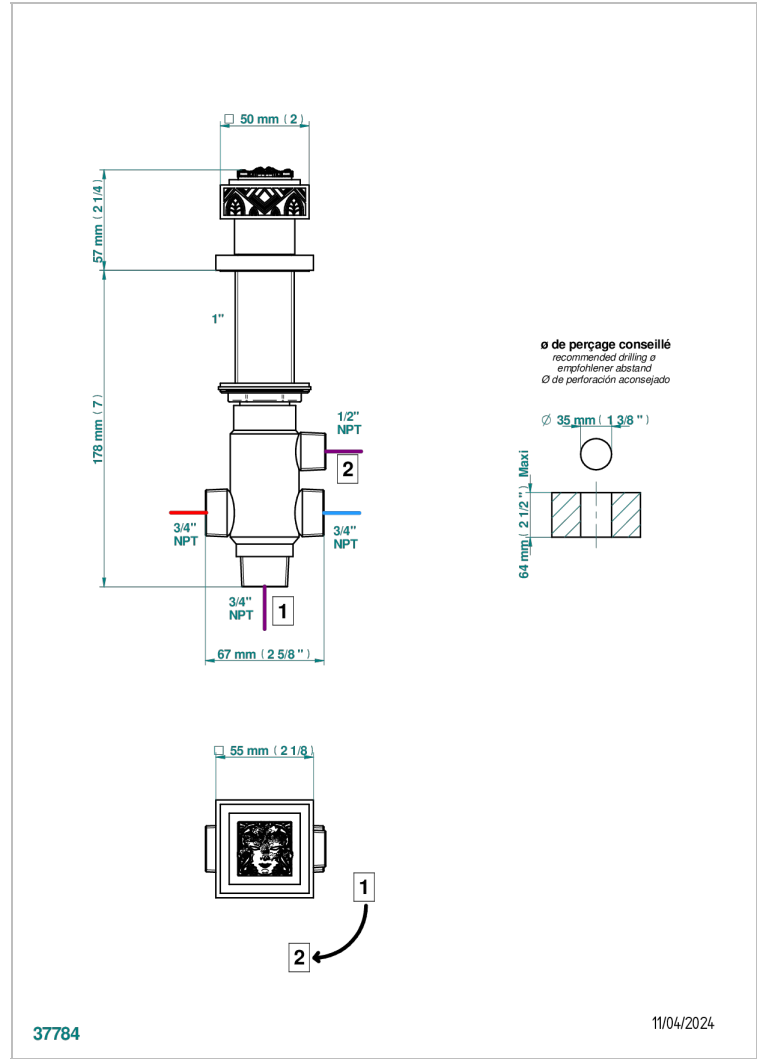

# MASQUE DE FEMME LUNAIRE

A2R-504VGUS

2-function deck diverter with trim

## CHARACTERISTIC

- Masque de Femme Lunaire
- 2-function deck diverter with trim