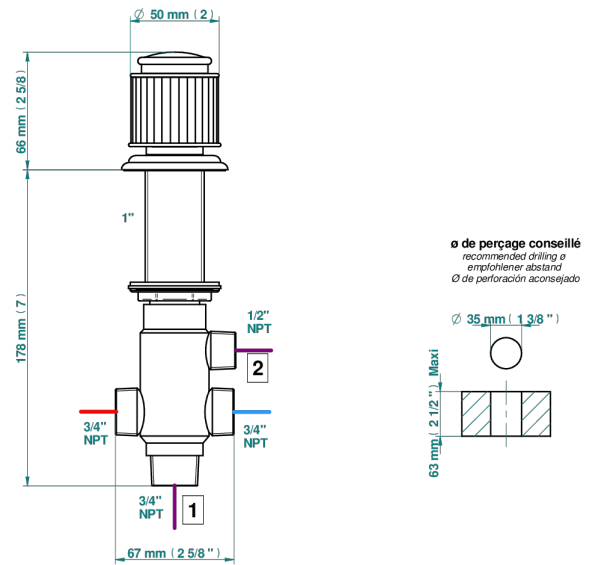

JAIPUR BLACK ONYX

A9C-504VGUS

2-function deck diverter with trim

37774

26/03/2024

CHARACTERISTIC

- Jaipur Black Onyx
- 2-function deck diverter with trim

AVAILABLE FINITIONS