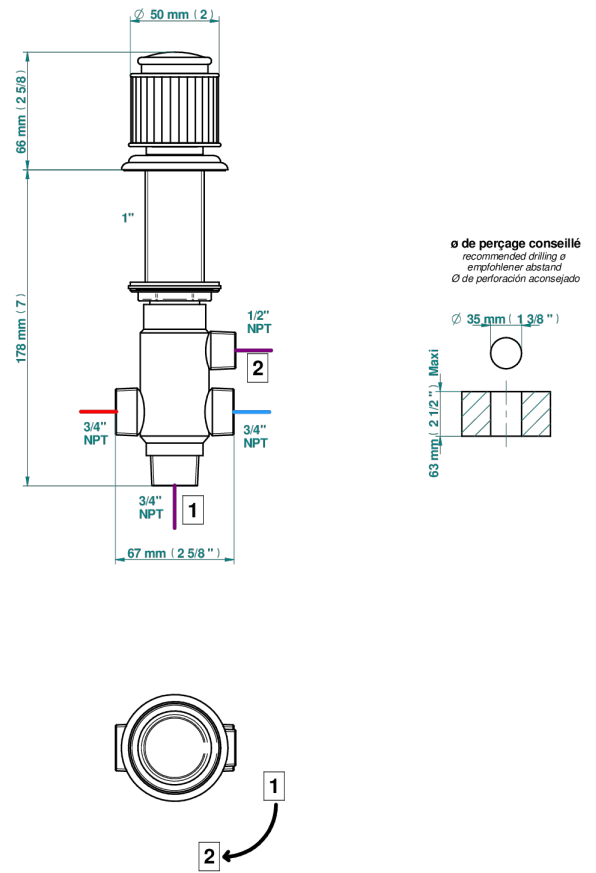

JAIPUR SATINY CRYSTAL

A9B-504VGUS

2-function deck diverter with trim

37773

26/03/2024

CHARACTERISTIC

- Jaipur Satiny crystal
- 2-function deck diverter with trim

AVAILABLE FINITIONS