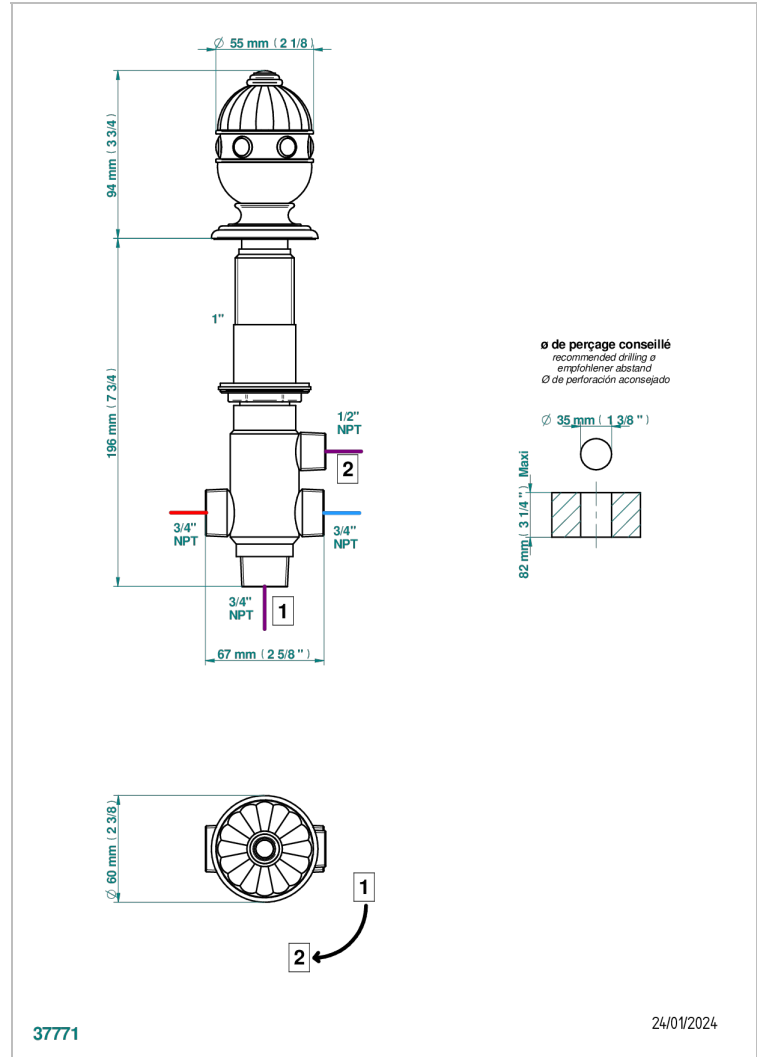

CHEVERNY RED JASPER

A1U-50/4/VG

Rim mounted 4 way diverter : 2 inlets and 2 outlets

CHARACTERISTIC

- Cheverny red Jasper
- Rim mounted 4 way diverter : 2 inlets and 2 outlets

AVAILABLE FINITIONS

Antique nickel - H28
Black ceram - D30
Blush PVD - H62
Brass color PVD - H49
Brown bronze color PVD - F33
Gold color PVD - H52