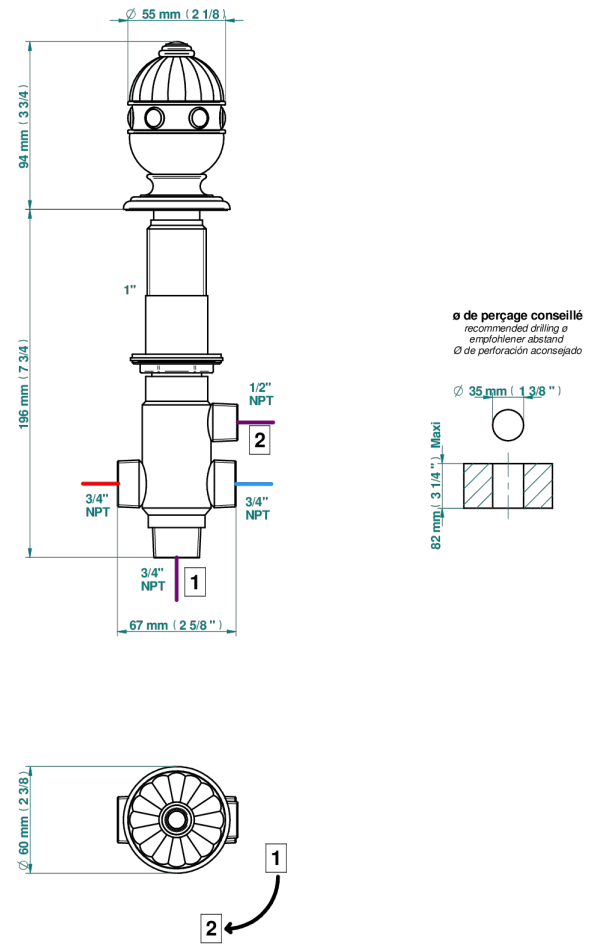

CHEVERNY RED JASPER

A1U-504VGUS

2-function deck diverter with trim

37771

24/01/2024

CHARACTERISTIC

- Cheverny red Jasper
- 2-function deck diverter with trim

AVAILABLE FINITIONS