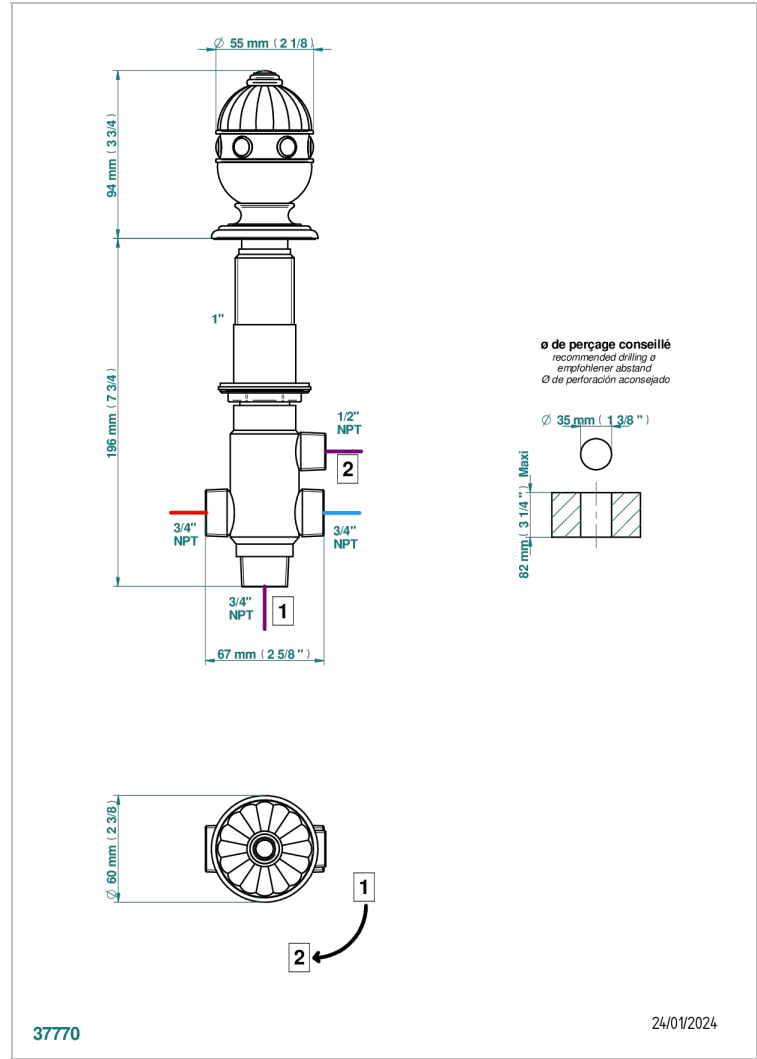

CHEVERNY LAPIS LAZULI

A1T-50/4/VG

Rim mounted 4 way diverter : 2 inlets and 2 outlets

CHARACTERISTIC

- Cheverny Lapis Lazuli
- Rim mounted 4 way diverter : 2 inlets and 2 outlets

AVAILABLE FINITIONS

Antique nickel - H28
Black ceram - D30
Blush PVD - H62
Brass color PVD - H49
Brown bronze color PVD - F33
Gold color PVD - H52