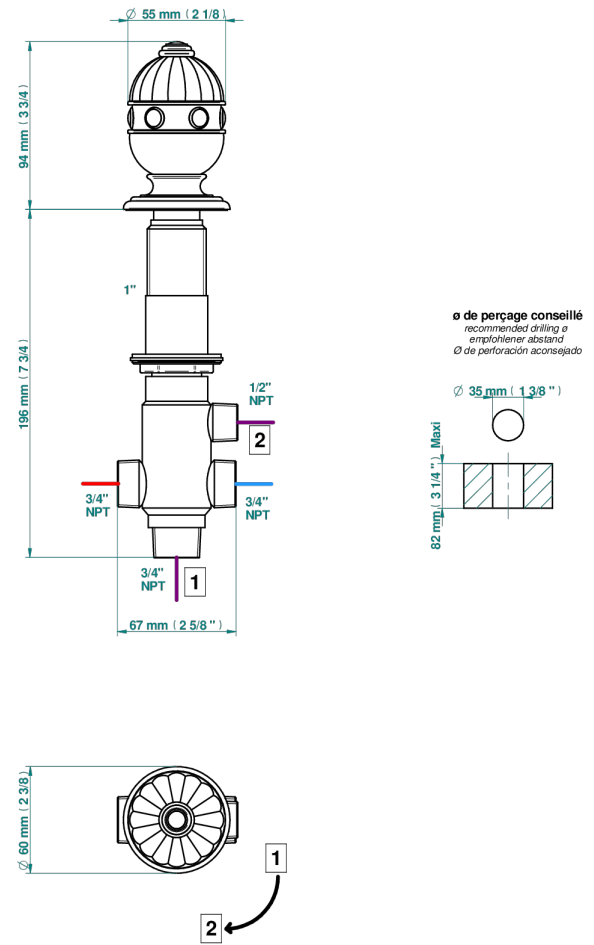

CHEVERNY LAPIS LAZULI

A1T-504VGUS

2-function deck diverter with trim

37770

24/01/2024

CHARACTERISTIC

- Cheverny Lapis Lazuli
- 2-function deck diverter with trim

AVAILABLE FINITIONS