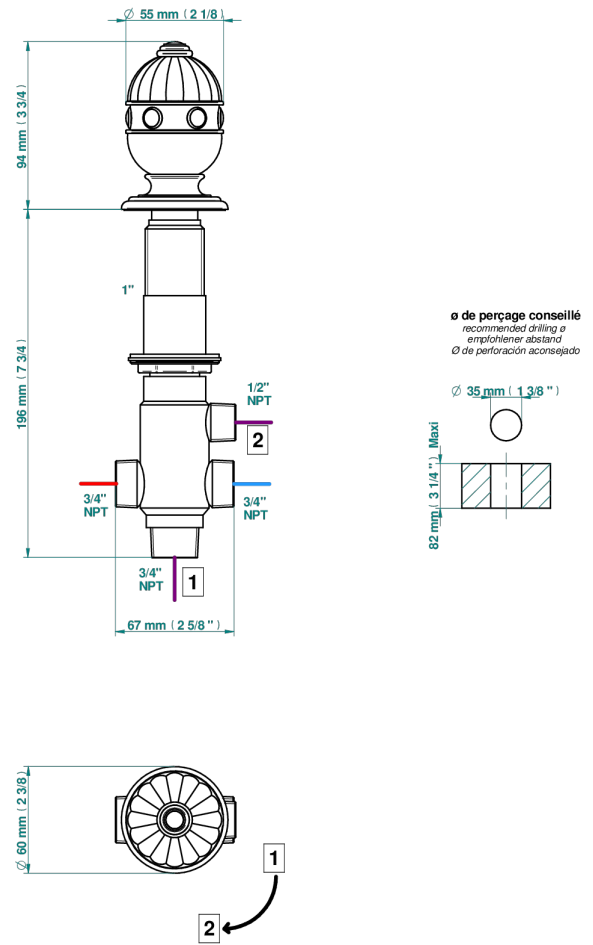

# CHEVERNY MALACHITE

A1S-50/4/VG

Rim mounted 4 way diverter : 2 inlets and 2 outlets

37763

24/01/2024

## CHARACTERISTIC

- Cheverny Malachite
- Rim mounted 4 way diverter : 2 inlets and 2 outlets