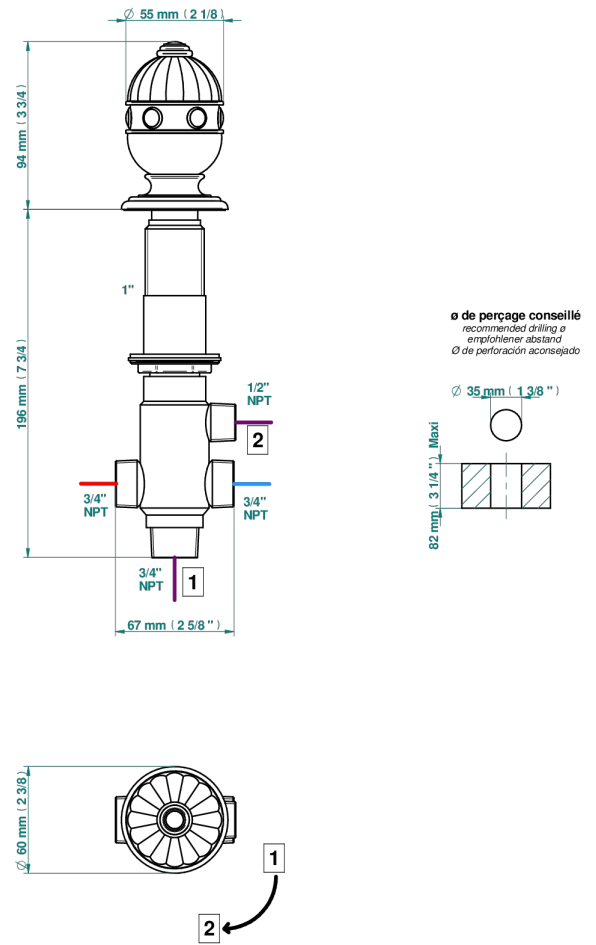

CHEVERNY MALAQUITA

A1S-504VGUS

4 WAYS DECK DIVERTER WITH TRIM

THG[®]
PARIS

37763

24/01/2024

CARACTERÍSTICAS

- Cheverny Malaquita
- 4 WAYS DECK DIVERTER WITH TRIM