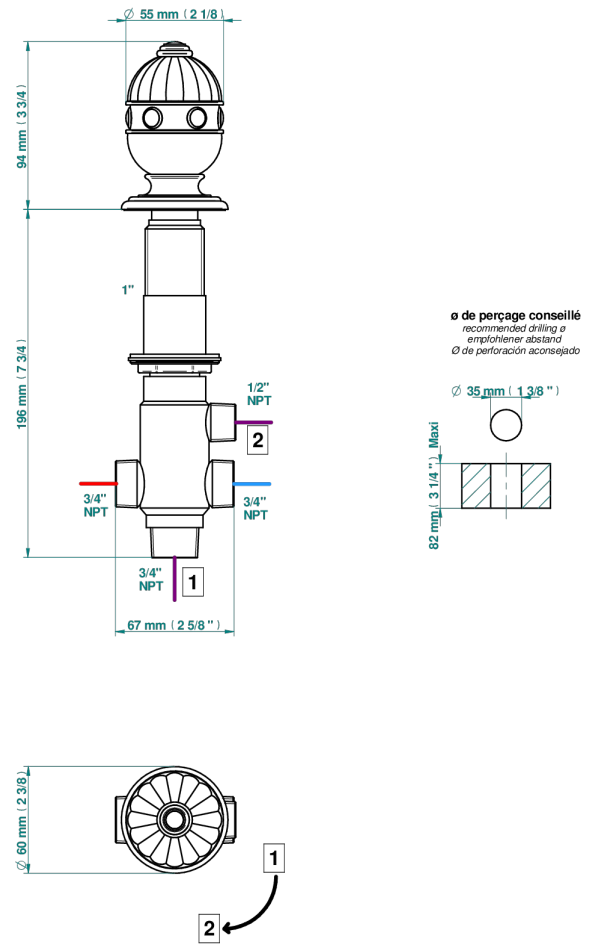

CHEVERNY MALACHITE

A1S-504VGUS

2-function deck diverter with trim

37763

24/01/2024

CHARACTERISTIC

- Cheverny Malachite
- 2-function deck diverter with trim

AVAILABLE FINITIONS