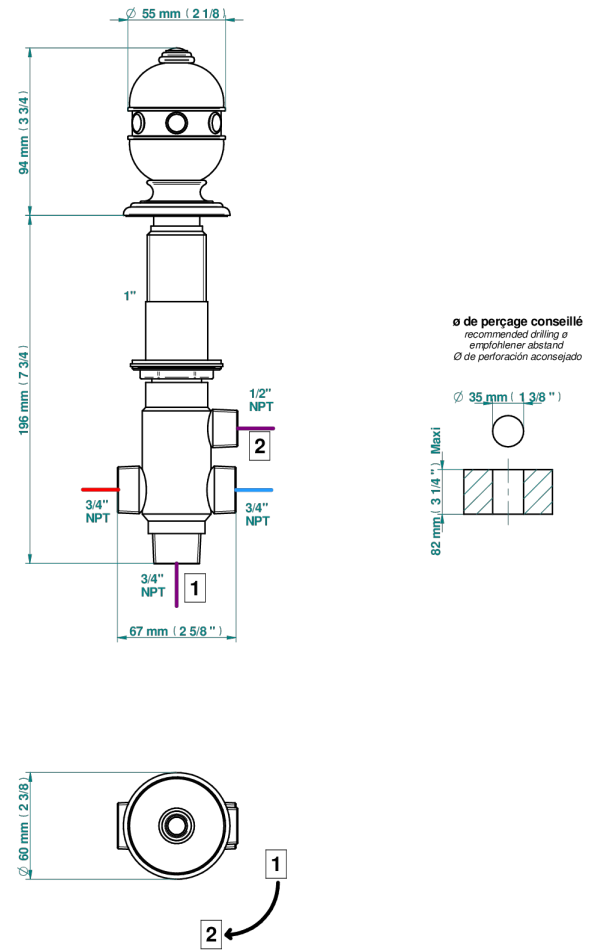

SULLY WHITE ONYX

U1S-50/4/VG

Rim mounted 4 way diverter : 2 inlets and 2 outlets

37762

19/03/2024

CHARACTERISTIC

- Sully white onyx
- Rim mounted 4 way diverter : 2 inlets and 2 outlets

AVAILABLE FINITIONS