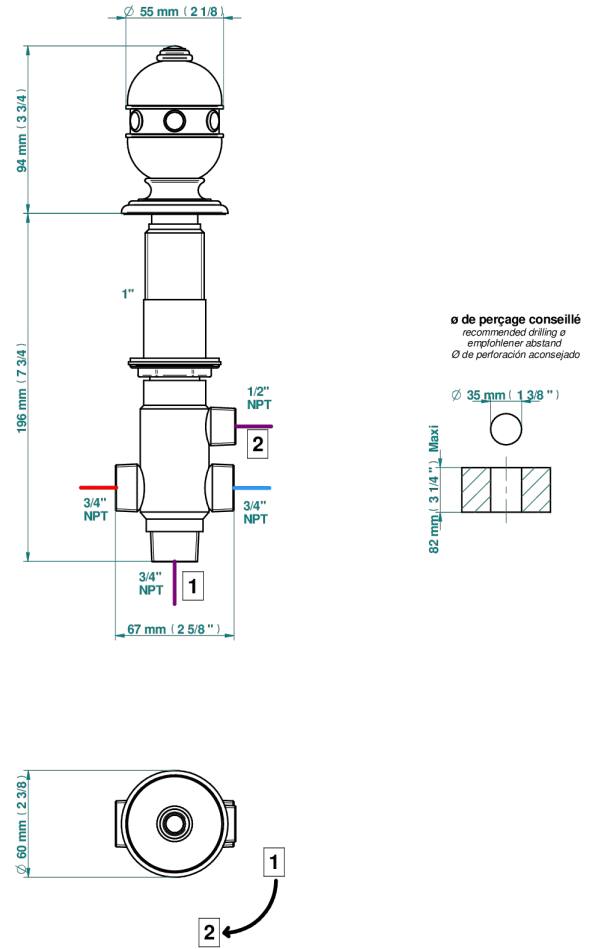

SULLY WHITE ONYX

U1S-50/4/VG

Rim mounted 4 way diverter : 2 inlets and 2 outlets

37762

19/03/2024

CHARACTERISTIC

- Sully white onyx
- Rim mounted 4 way diverter : 2 inlets and 2 outlets

AVAILABLE FINITIONS