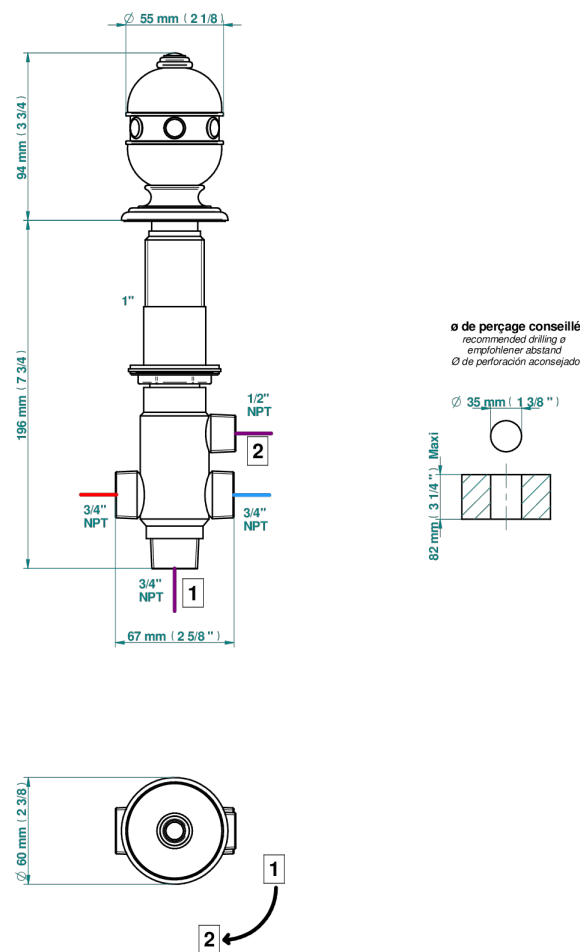

SULLY WHITE ONYX

U1S-504VGUS

2-function deck diverter with trim

THG
PARIS

37762

19/03/2024

CHARACTERISTIC

- Sully white onyx
- 2-function deck diverter with trim

AVAILABLE FINITIONS

Black ceram - D30
Blush PVD - H62
Brass color PVD - H49
Brown bronze color PVD - F33
Chrome polished - A02
Chrome polished / gold polished - G02

Gold color PVD - H52
Gold mat - F07
Gold polished - F01
Graphite PVD - H64
Matt Umber PVD - H67
Matt blush PVD - H60

Matt brass color PVD - H50
Matt brown bronze color PVD - F34
Matt chrome (American satin) - C02
Matt gold color PVD - H53
Matt graphite PVD - H65
Matt nickel (American satin) - C01

Matt nickel color PVD - H56
Nickel antique / Sovereign - H28
Nickel color PVD - H55
Nickel polished - B01
Soft gold - F30
Soft matt gold - F31

Umber PVD - H66