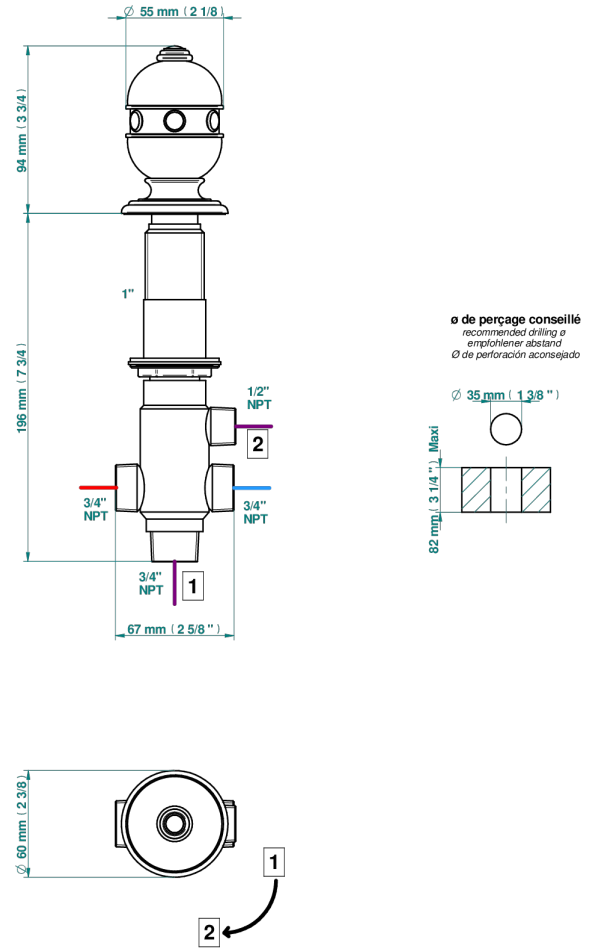

SULLY LAPIS LAZULI

A1W-50/4/VG

Rim mounted 4 way diverter : 2 inlets and 2 outlets

37760

25/01/2024

CHARACTERISTIC

- Sully Lapis Lazuli
- Rim mounted 4 way diverter : 2 inlets and 2 outlets

AVAILABLE FINITIONS