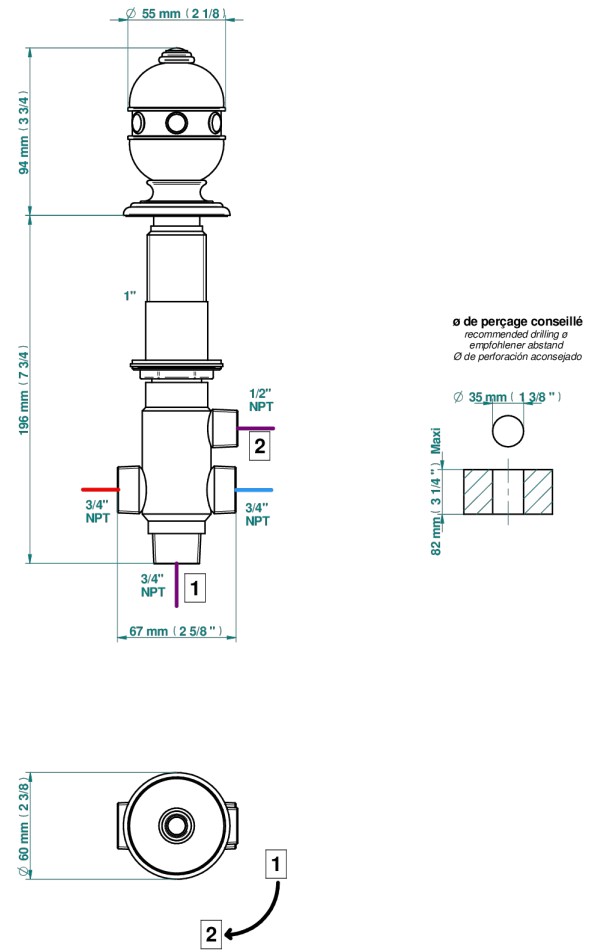

SULLY LAPIS LAZULI

A1W-504VGUS

2-function deck diverter with trim

THG[®]
PARIS

37760

25/01/2024

CHARACTERISTIC

- Sully Lapis Lazuli
- 2-function deck diverter with trim