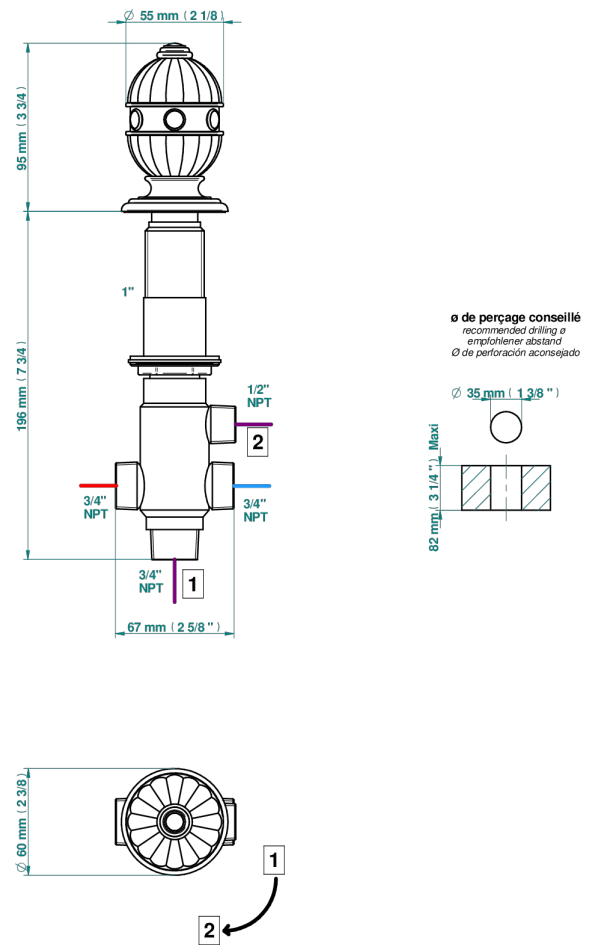

AMBOISE BLACK ONYX

A1M-50/4/VG

Rim mounted 4 way diverter : 2 inlets and 2 outlets

37757

24/01/2024

CHARACTERISTIC

- Amboise Black Onyx
- Rim mounted 4 way diverter : 2 inlets and 2 outlets

AVAILABLE FINITIONS