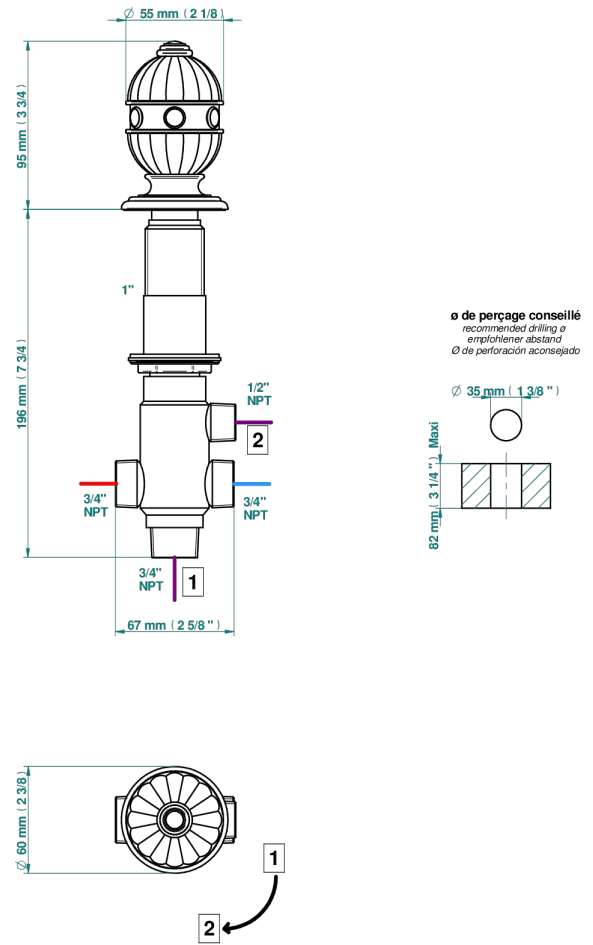

AMBOISE RED JASPER

A1L-50/4/VG

Rim mounted 4 way diverter : 2 inlets and 2 outlets

37755

24/01/2024

CHARACTERISTIC

- Amboise Red Jasper
- Rim mounted 4 way diverter : 2 inlets and 2 outlets

AVAILABLE FINITIONS