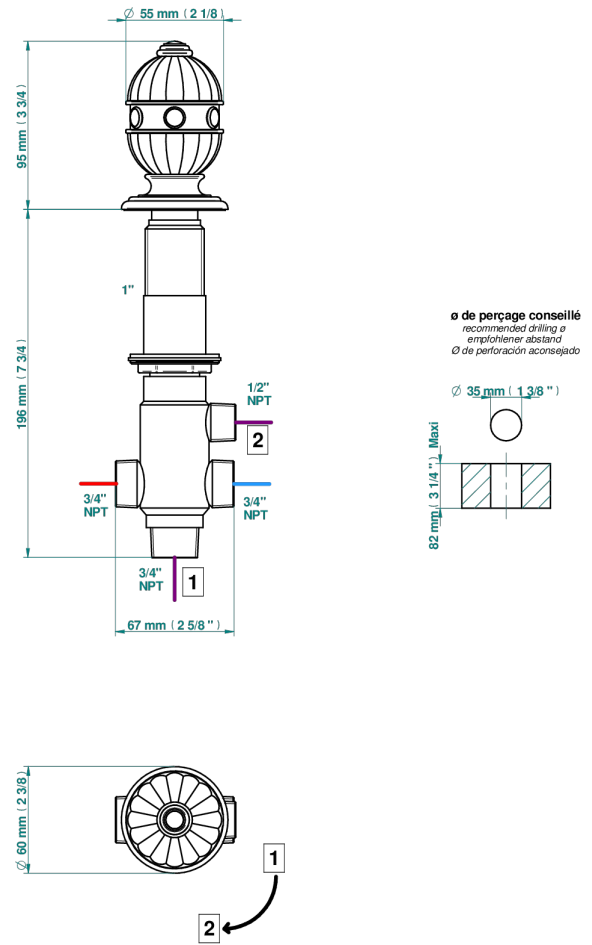

# AMBOISE RED JASPER

A1L-504VGUS

2-function deck diverter with trim

37755

24/01/2024

## CHARACTERISTIC

- Amboise Red Jasper
- 2-function deck diverter with trim