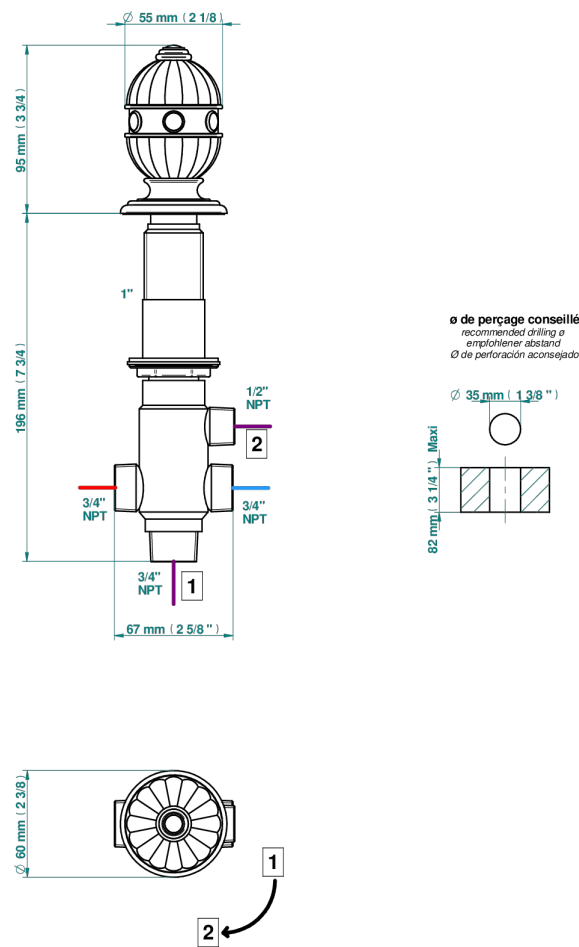

AMBOISE MALACHITE

A1J-50/4/VG

Rim mounted 4 way diverter : 2 inlets and 2 outlets

37754

23/01/2024

CHARACTERISTIC

- Amboise Malachite
- Rim mounted 4 way diverter : 2 inlets and 2 outlets

AVAILABLE FINITIONS