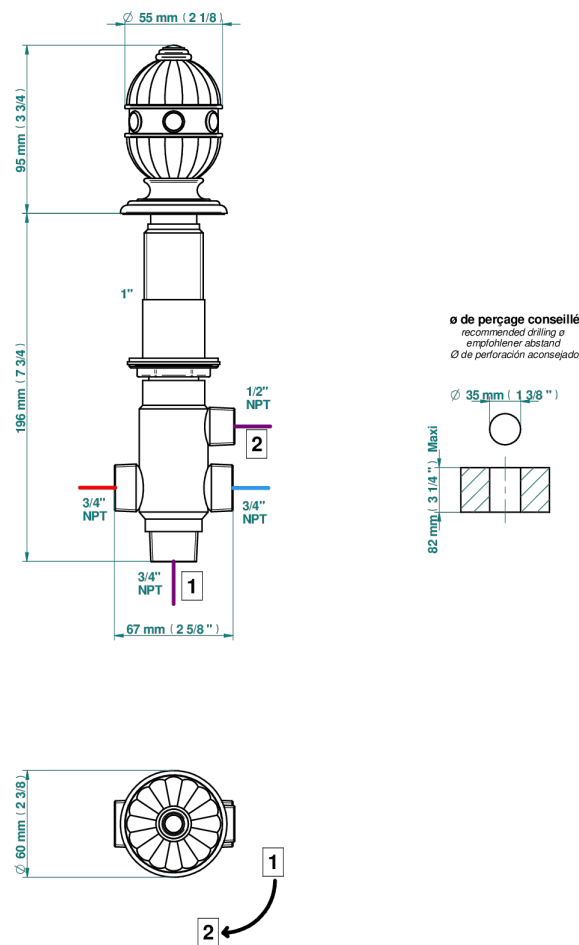

AMBOISE MALACHITE

A1J-504VGUS

2-function deck diverter with trim

37754

23/01/2024

CHARACTERISTIC

- Amboise Malachite
- 2-function deck diverter with trim

AVAILABLE FINITIONS