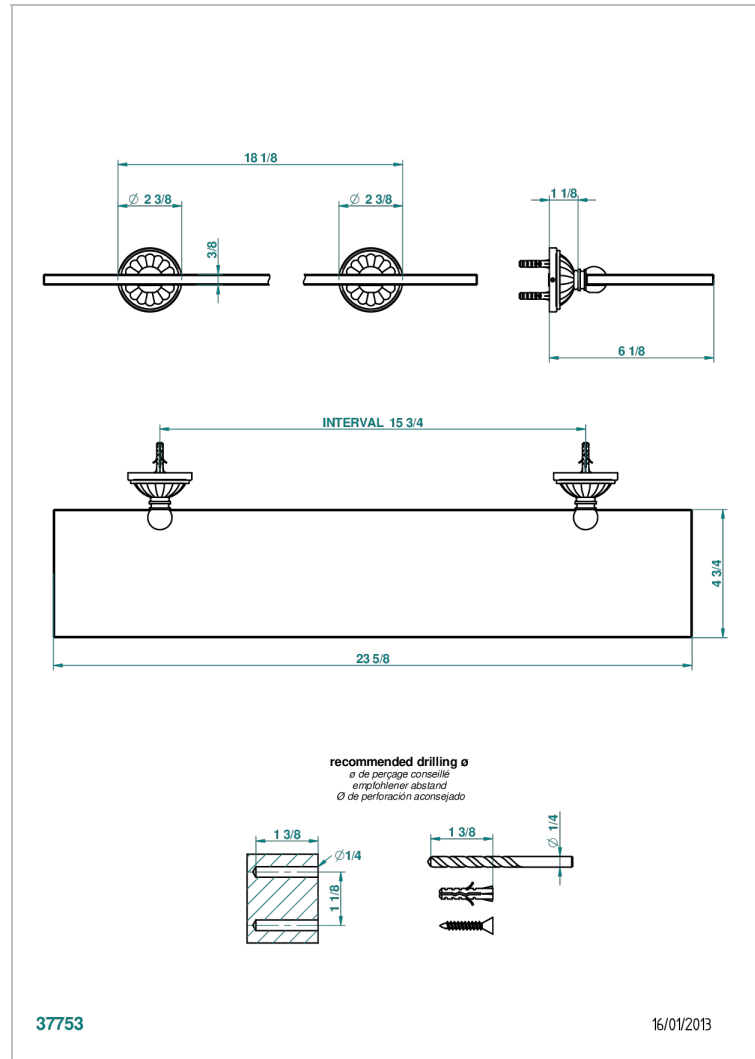

MANDARINE CLEAR CRYSTAL

U1D-564

Glass shelf with brackets

CHARACTERISTIC

- Mandarine Clear crystal
- Glass shelf with brackets

AVAILABLE FINITIONS

Black ceram - D30
 Blush PVD - H62
 Brass color PVD - H49
 Brown bronze color PVD - F33
 Chrome polished - A02
 Chrome polished / gold polished - G02