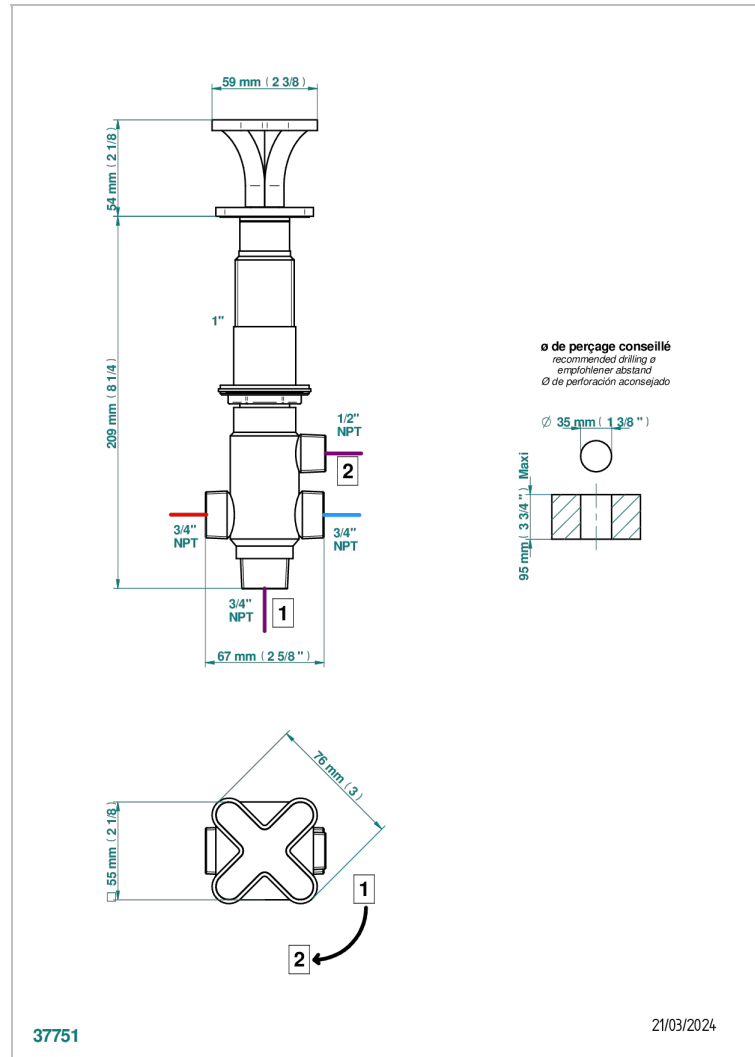

# PROFIL BLACK ONYX

A6N-50/4/VG

Rim mounted 4 way diverter : 2 inlets and 2 outlets

## CHARACTERISTIC

- Profil Black Onyx
- Rim mounted 4 way diverter : 2 inlets and 2 outlets