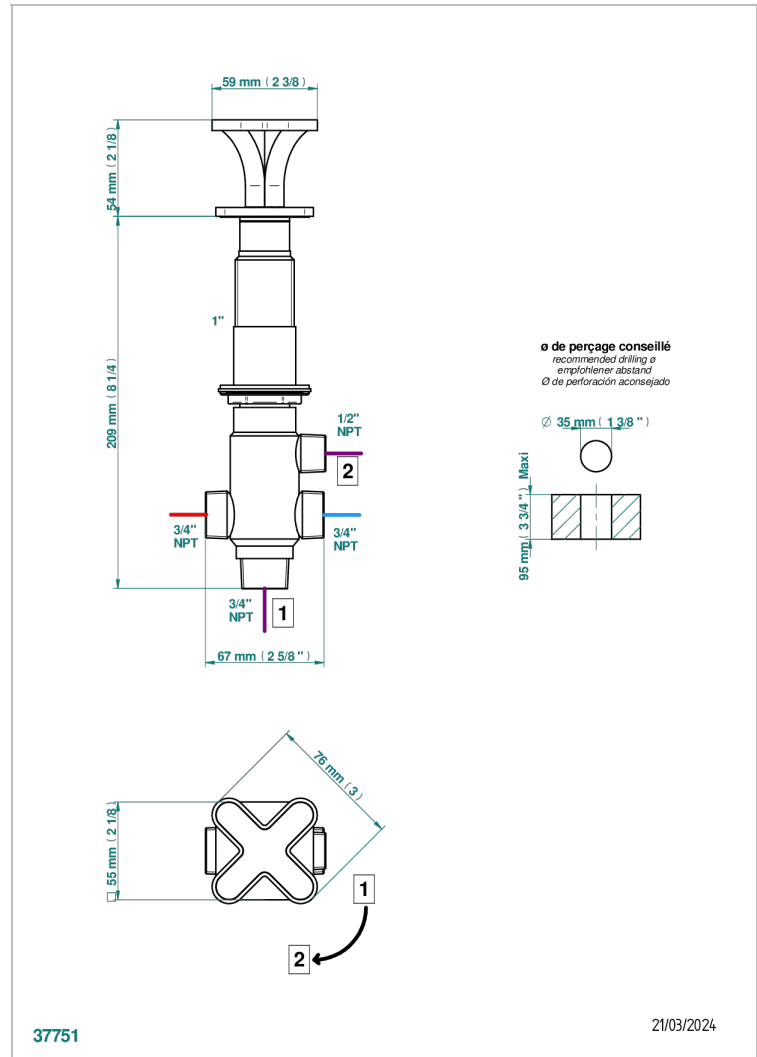

PROFIL BLACK ONYX

A6N-504VGUS

2-function deck diverter with trim

CHARACTERISTIC

- Profil Black Onyx
- 2-function deck diverter with trim

AVAILABLE FINITIONS

Black ceram - D30
Blush PVD - H62
Brass color PVD - H49
Brown bronze color PVD - F33
Chrome polished - A02
Chrome polished / gold polished - G02