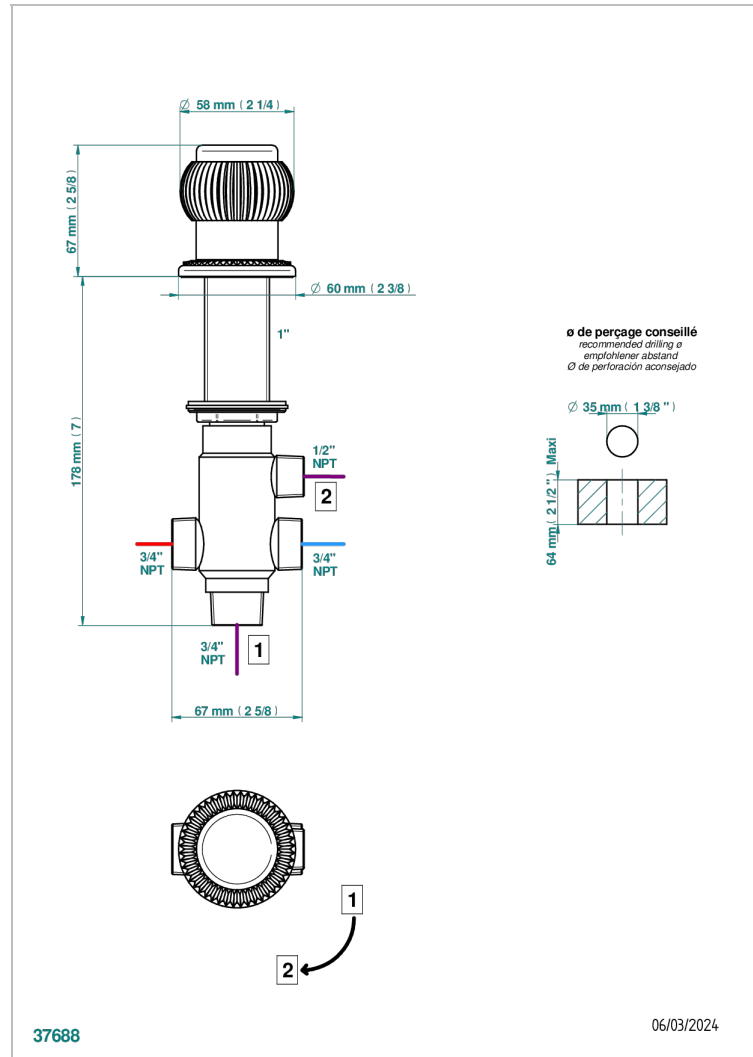

DIPLOMATE ROYALE

U4D-50/4/VG

Rim mounted 4 way diverter : 2 inlets and 2 outlets

CHARACTERISTIC

- Diplome Royale
- Rim mounted 4 way diverter : 2 inlets and 2 outlets

AVAILABLE FINITIONS

Antique nickel - H28
Black ceram - D30
Blush PVD - H62
Brass color PVD - H49
Brown bronze color PVD - F33
Gold color PVD - H52

Nickel color PVD - H55
Polished chrome (color finish) - A02
Polished chrome / Polished gold (color finish) - G02
Polished gold (color finish) - F01
Polished nickel - B01
Soft gold - F30

Soft matt gold - F31
Umber PVD - H66
Varnished matt antique red copper (color finish) - H07