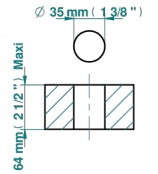

DIPLOMATE ROYALE

U4D-504VGUS

2-function deck diverter with trim

37688

06/03/2024

CHARACTERISTIC

- Diplome Royale
- 2-function deck diverter with trim

AVAILABLE FINITIONS

Black ceram - D30
Blush PVD - H62
Brass color PVD - H49
Brown bronze color PVD - F33
Chrome polished - A02
Chrome polished / gold polished - G02

Copper antique matt, coated - H07
Gold color PVD - H52
Gold mat - F07
Gold polished - F01
Graphite PVD - H64
Light coated bronze - D01

Matt Umber PVD - H67
Matt blush PVD - H60
Matt brass color PVD - H50
Matt brown bronze color PVD - F34
Matt chrome (American satin) - C02
Matt gold color PVD - H53

Matt graphite PVD - H65
Matt nickel (American satin) - C01
Matt nickel color PVD - H56
Nickel antique / Sovereign - H28
Nickel color PVD - H55
Nickel polished - B01

Soft gold - F30
Soft matt gold - F31
Umber PVD - H66