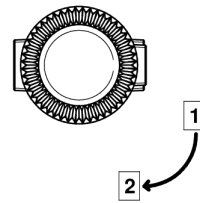

DIPLOMATE ROYALE

U4D-504VGUS

2-function deck diverter with trim

37688

06/03/2024

CHARACTERISTIC

- Diplome Royale
- 2-function deck diverter with trim

AVAILABLE FINITIONS

Black ceram - D30
Blush PVD - H62
Brass color PVD - H49
Brown bronze color PVD - F33
Chrome polished - A02
Chrome polished / gold polished - G02

Copper antique matt, coated - H07
Gold color PVD - H52
Gold mat - F07
Gold polished - F01
Graphite PVD - H64
Light coated bronze - D01

Matt Umber PVD - H67
Matt blush PVD - H60
Matt brass color PVD - H50
Matt brown bronze color PVD - F34
Matt chrome (American satin) - C02
Matt gold color PVD - H53

Matt graphite PVD - H65
Matt nickel (American satin) - C01
Matt nickel color PVD - H56
Nickel antique / Sovereign - H28
Nickel color PVD - H55
Nickel polished - B01

Soft gold - F30
Soft matt gold - F31
Umber PVD - H66