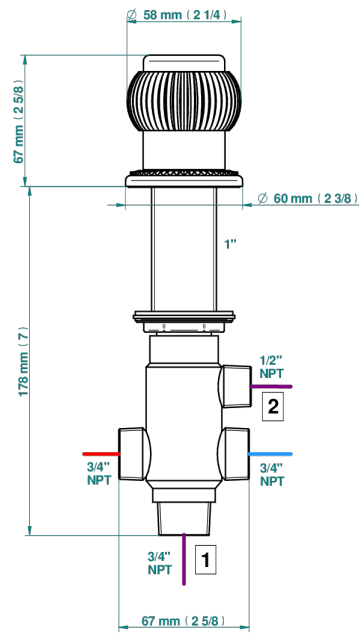

DIPLOMATE ROYALE

U4D-504VGUS

2-function deck diverter with trim

37688

06/03/2024

CHARACTERISTIC

- Diplome Royale
- 2-function deck diverter with trim

AVAILABLE FINITIONS

Black ceram - D30
Blush PVD - H62
Brass color PVD - H49
Brown bronze color PVD - F33
Chrome polished - A02
Chrome polished / gold polished - G02

Copper antique matt, coated - H07
Gold color PVD - H52
Gold mat - F07
Gold polished - F01
Graphite PVD - H64
Light coated bronze - D01

Matt Umber PVD - H67
Matt blush PVD - H60
Matt brass color PVD - H50
Matt brown bronze color PVD - F34
Matt chrome (American satin) - C02
Matt gold color PVD - H53

Matt graphite PVD - H65
Matt nickel (American satin) - C01
Matt nickel color PVD - H56
Nickel antique / Sovereign - H28
Nickel color PVD - H55
Nickel polished - B01

Soft gold - F30
Soft matt gold - F31
Umber PVD - H66