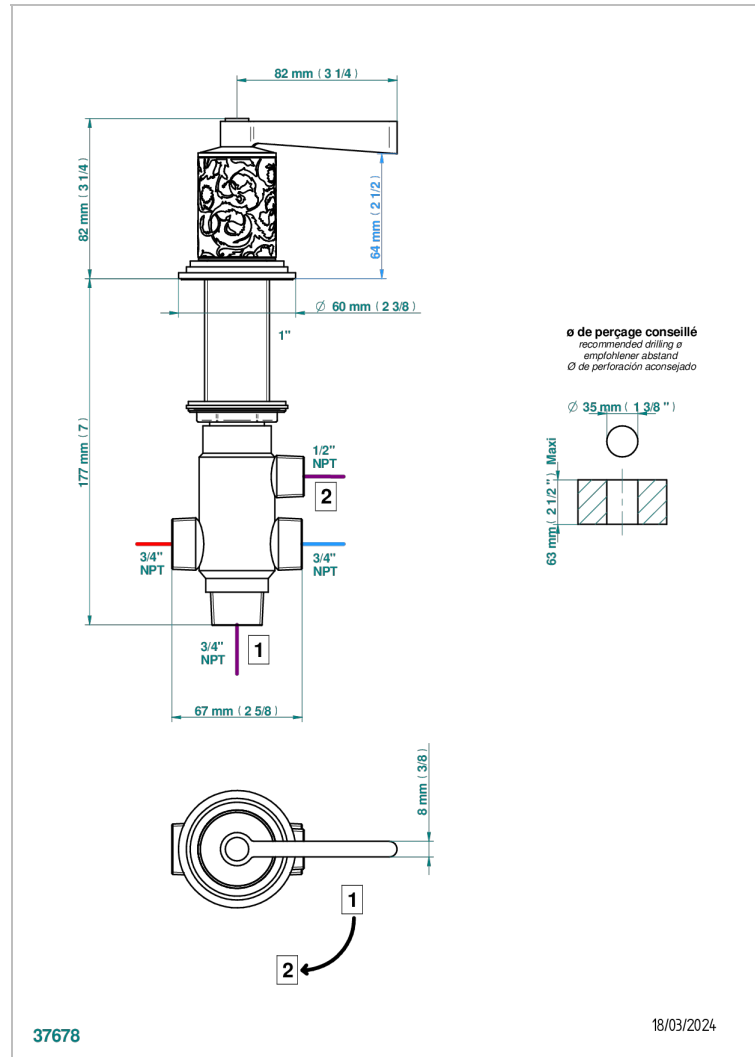

FROUFROU WITH LEVER

G2P-50/4/VG

Rim mounted 4 way diverter : 2 inlets and 2 outlets

CHARACTERISTIC

- Froufrou with lever
- Rim mounted 4 way diverter : 2 inlets and 2 outlets

AVAILABLE FINITIONS

Antique nickel - H28
Black ceram - D30
Blush PVD - H62
Brass color PVD - H49
Brown bronze color PVD - F33
Gold color PVD - H52