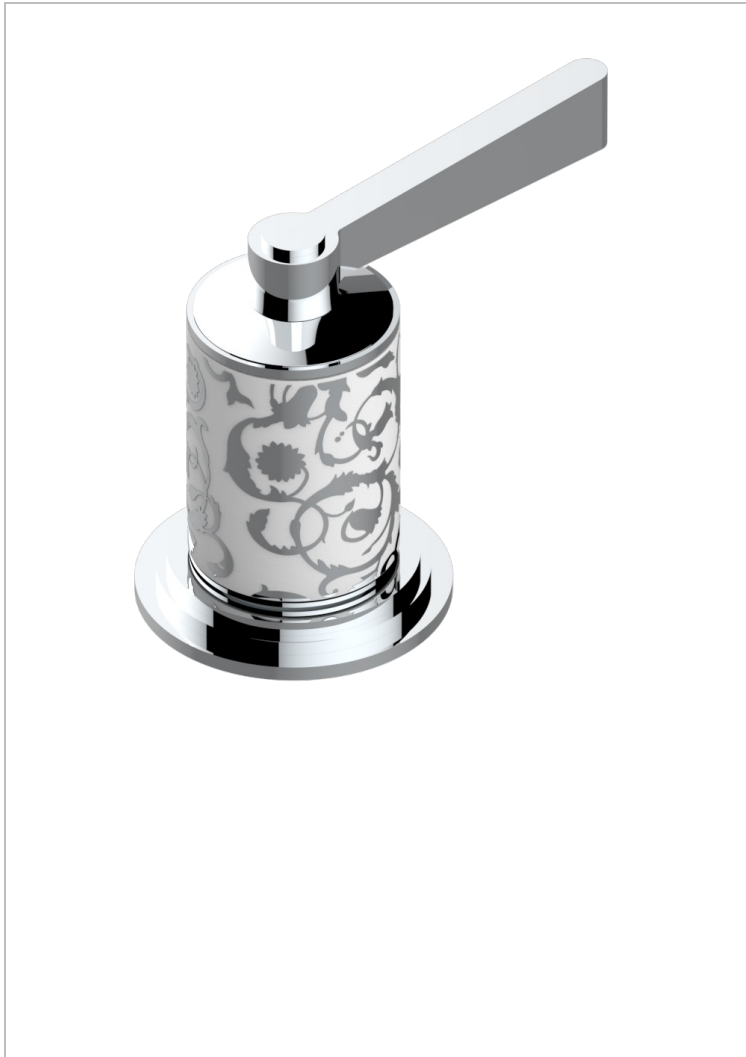

# FRIVOLE WITH LEVER

G2S-50/4/VG

Rim mounted 4 way diverter : 2 inlets and 2 outlets

## CHARACTERISTIC

- Frivole with lever
- Rim mounted 4 way diverter : 2 inlets and 2 outlets

## AVAILABLE FINITIONS

Antique nickel - H28  
Black ceram - D30  
Blush PVD - H62  
Brass color PVD - H49  
Brown bronze color PVD - F33  
Gold color PVD - H52

Graphite PVD - H64  
Matt Umber PVD - H67  
Matt blush PVD - H60  
Matt brass color PVD - H50  
Matt brown bronze color PVD - F34  
Matt chrome - C02