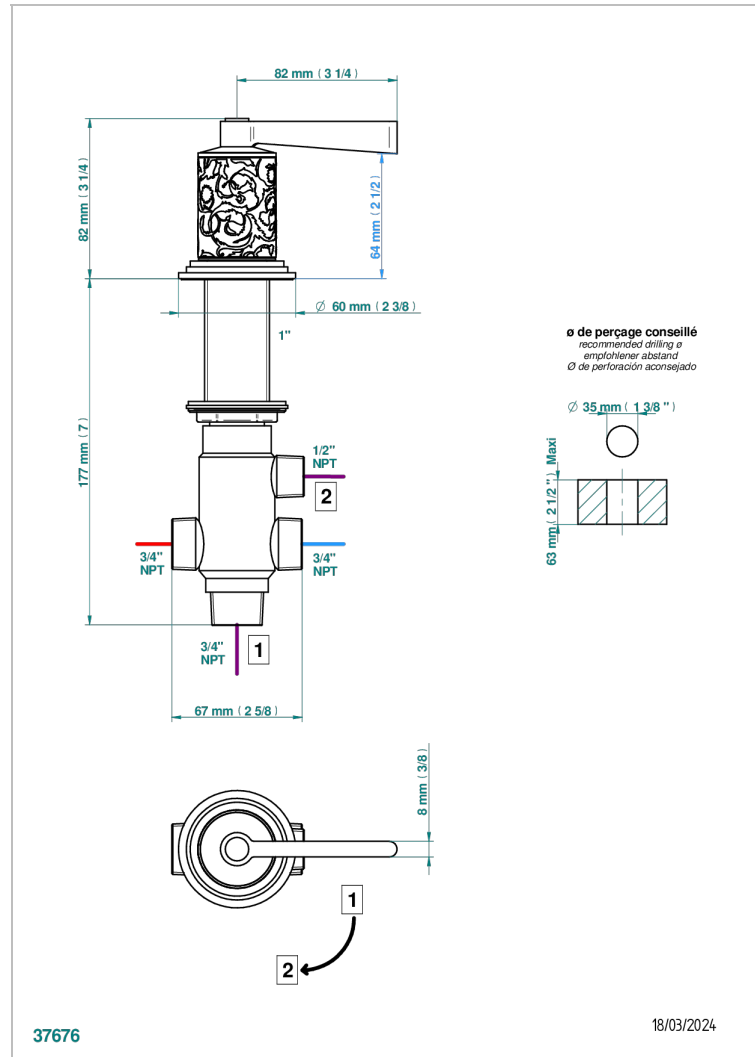

# FRIVOLE WITH LEVER

G2S-50/4/VG

Rim mounted 4 way diverter : 2 inlets and 2 outlets

## CHARACTERISTIC

- Frivole with lever
- Rim mounted 4 way diverter : 2 inlets and 2 outlets