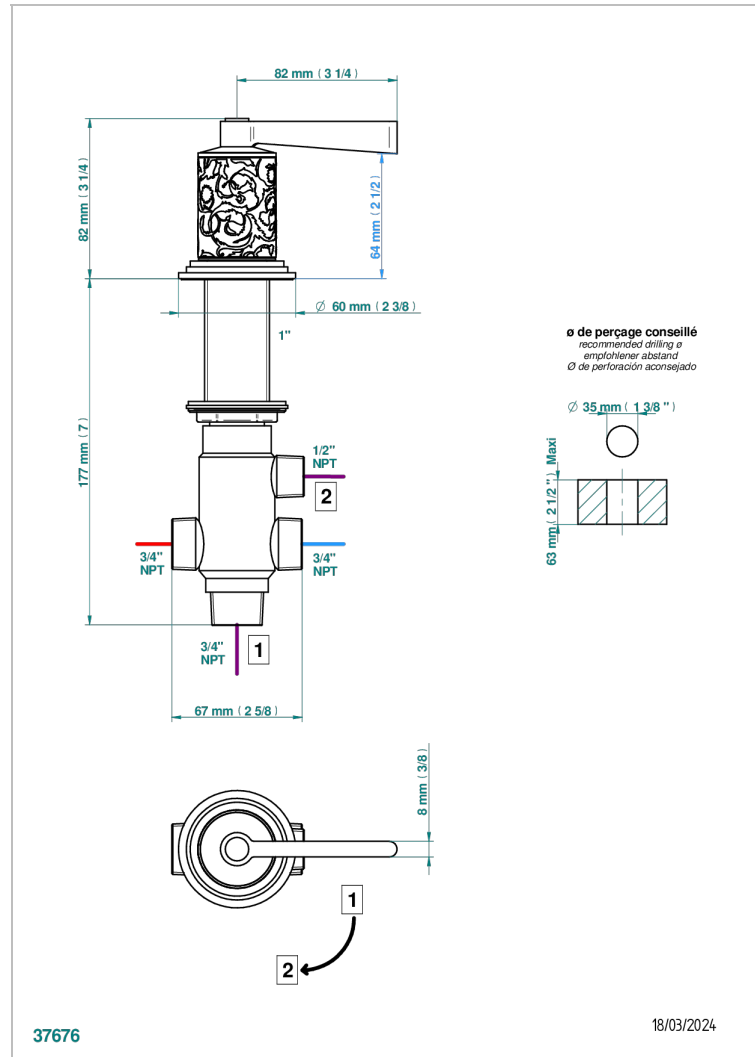

# FRIVOLE WITH LEVER HANDLES

G2S-504VGUS

2-function deck diverter with trim

## CHARACTERISTIC

- Frivole with lever handles
- 2-function deck diverter with trim