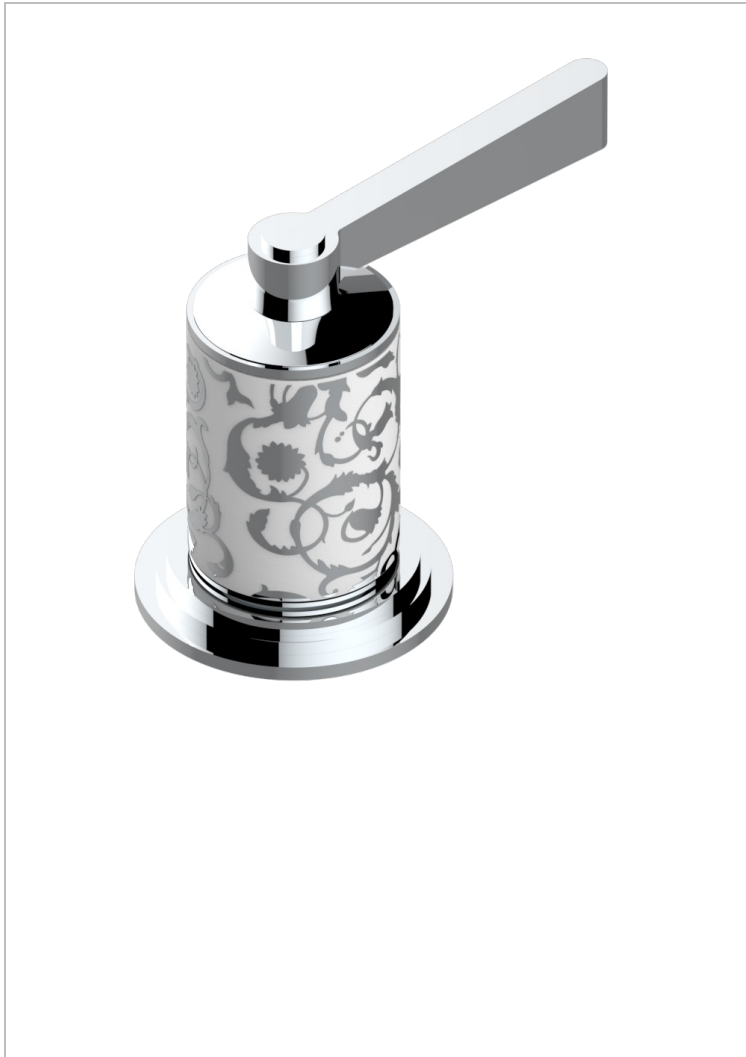

# FRIVOLE WITH LEVER HANDLES

G2S-504VGUS

2-function deck diverter with trim

## CHARACTERISTIC

- Frivole with lever handles
- 2-function deck diverter with trim

## AVAILABLE FINITIONS

Black ceram - D30  
Blush PVD - H62  
Brass color PVD - H49  
Brown bronze color PVD - F33  
Chrome polished - A02  
Chrome polished / gold polished - G02

Gold color PVD - H52  
Gold mat - F07  
Gold polished - F01  
Graphite PVD - H64  
Matt Umber PVD - H67  
Matt blush PVD - H60

Matt brass color PVD - H50  
Matt brown bronze color PVD - F34  
Matt chrome (American satin) - C02  
Matt gold color PVD - H53  
Matt graphite PVD - H65  
Matt nickel (American satin) - C01

Matt nickel color PVD - H56  
Nickel antique / Sovereign - H28  
Nickel color PVD - H55  
Nickel polished - B01  
Soft gold - F30  
Soft matt gold - F31