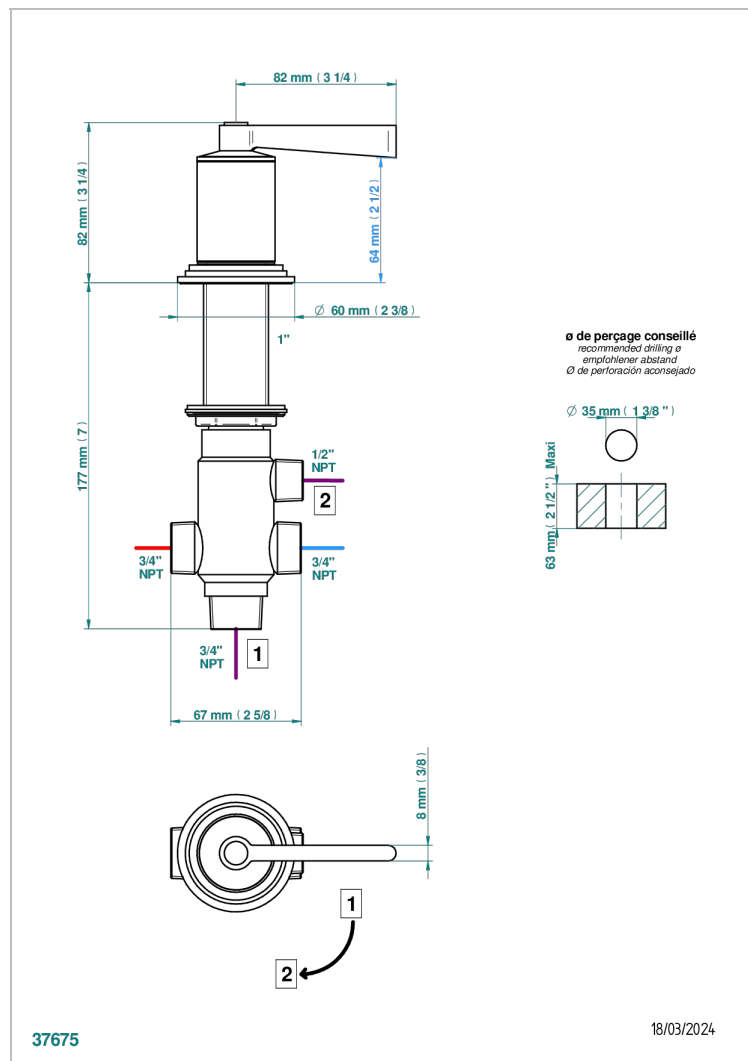

FAUBOURG BLACK PORCELAIN WITH LEVER

G2M-50/4/VG

Rim mounted 4 way diverter : 2 inlets and 2 outlets

CHARACTERISTIC

- Faubourg Black Porcelain with lever
- Rim mounted 4 way diverter : 2 inlets and 2 outlets