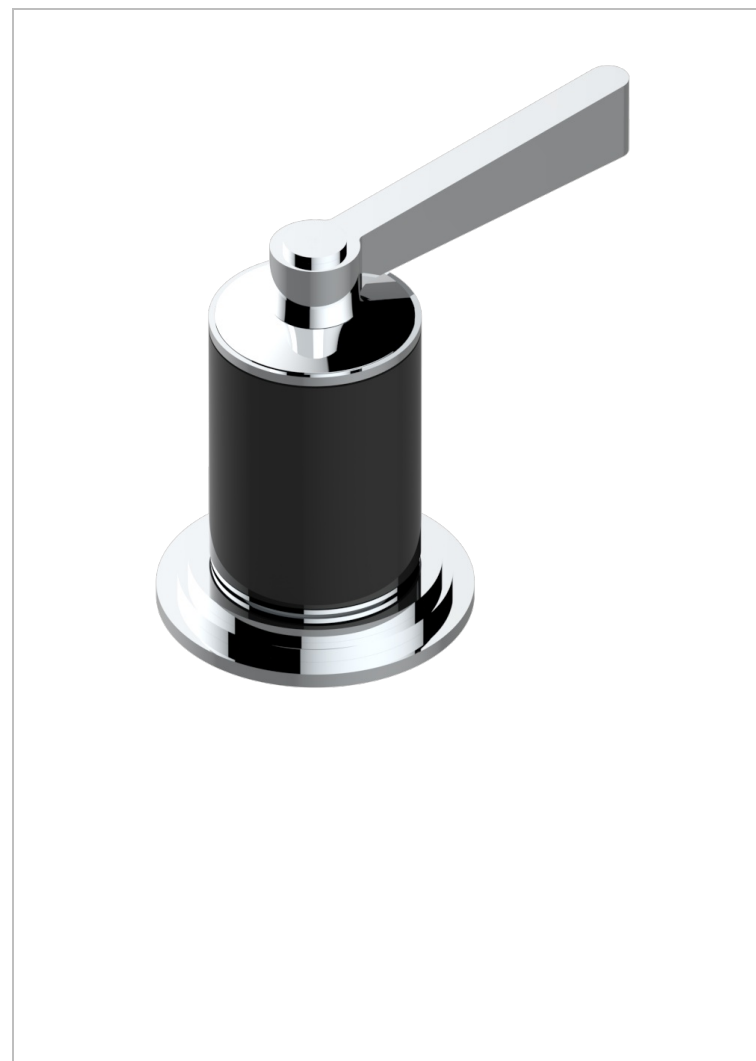

FAUBOURG BLACK PORCELAIN WITH LEVER

G2M-50/4/VG

Rim mounted 4 way diverter : 2 inlets and 2 outlets

CHARACTERISTIC

- Faubourg Black Porcelain with lever
- Rim mounted 4 way diverter : 2 inlets and 2 outlets

AVAILABLE FINITIONS

Antique nickel - H28
Black ceram - D30
Blush PVD - H62
Brass color PVD - H49
Brown bronze color PVD - F33
Gold color PVD - H52

Graphite PVD - H64
Matt Umber PVD - H67
Matt blush PVD - H60
Matt brass color PVD - H50
Matt brown bronze color PVD - F34
Matt chrome - C02