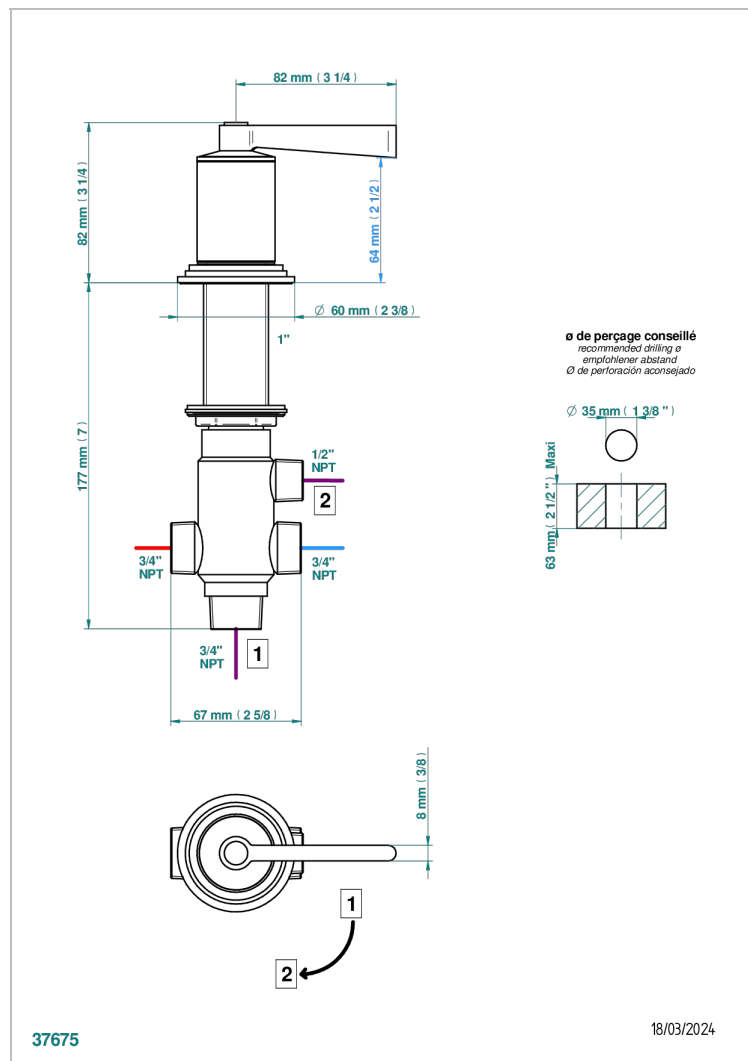

# FAUBOURG BLACK PORCELAIN WITH LEVER HANDLES

G2M-504VGUS

2-function deck diverter with trim

## CHARACTERISTIC

- Faubourg Black Porcelain with lever handles
- 2-function deck diverter with trim