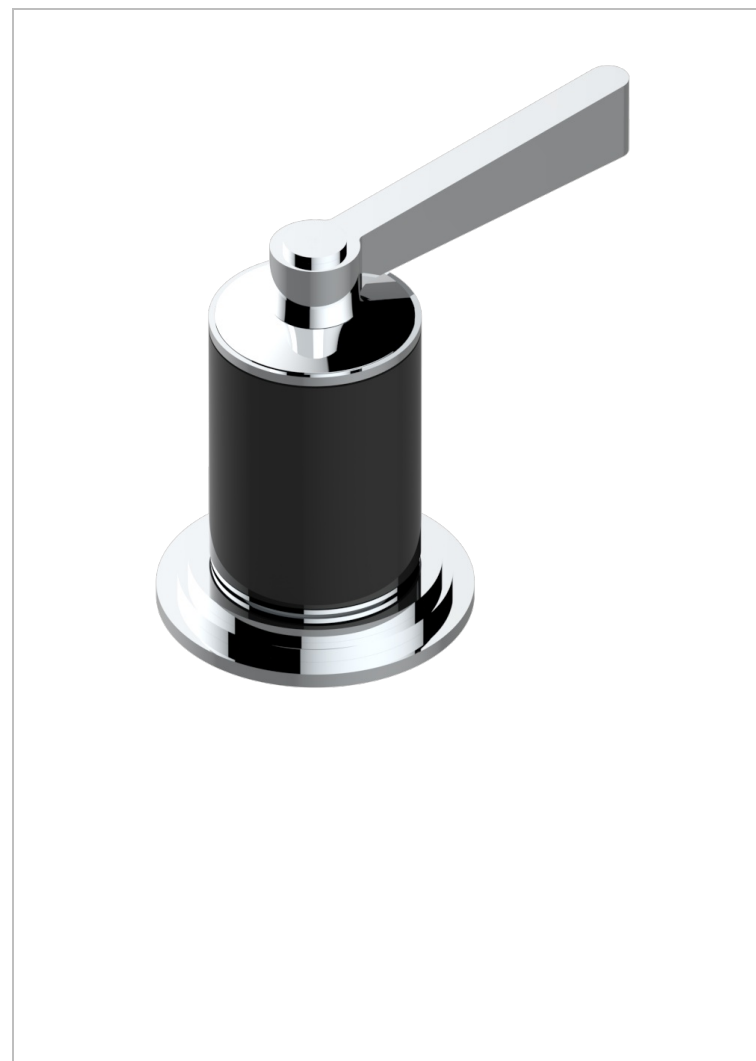

# FAUBOURG BLACK PORCELAIN WITH LEVER HANDLES

G2M-504VGUS

2-function deck diverter with trim

## CHARACTERISTIC

- Faubourg Black Porcelain with lever handles
- 2-function deck diverter with trim

## AVAILABLE FINITIONS

Black ceram - D30  
Blush PVD - H62  
Brass color PVD - H49  
Brown bronze color PVD - F33  
Chrome polished - A02  
Chrome polished / gold polished - G02

Gold color PVD - H52  
Gold mat - F07  
Gold polished - F01  
Graphite PVD - H64  
Matt Umber PVD - H67  
Matt blush PVD - H60