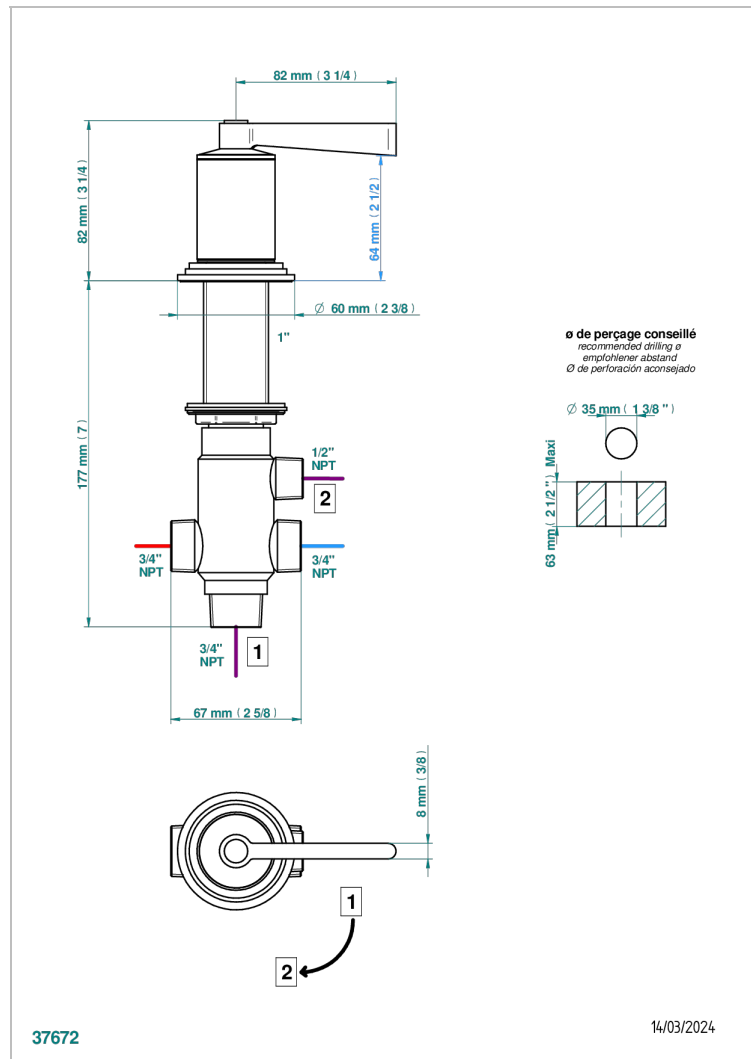

FAUBOURG WHITE PORCELAIN WITH LEVER

G2J-50/4/VG

Rim mounted 4 way diverter : 2 inlets and 2 outlets

CHARACTERISTIC

- Faubourg White Porcelain with lever
- Rim mounted 4 way diverter : 2 inlets and 2 outlets