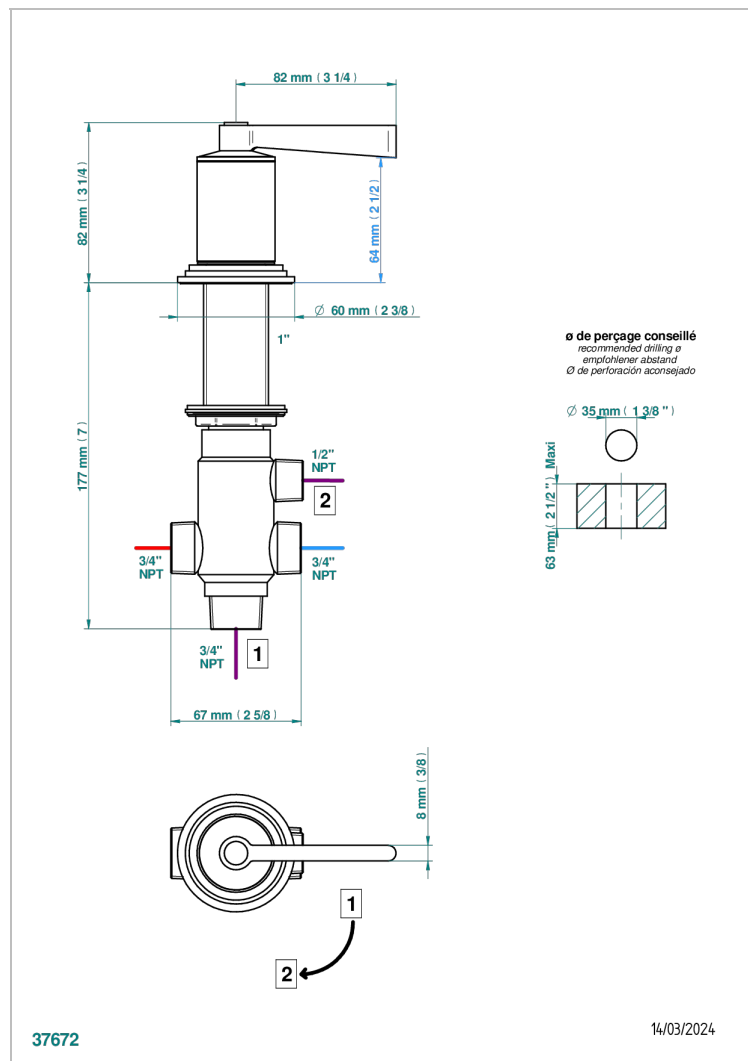

FAUBOURG WHITE PORCELAIN WITH LEVER

G2J-50/4/VG

Rim mounted 4 way diverter : 2 inlets and 2 outlets

CHARACTERISTIC

- Faubourg White Porcelain with lever
- Rim mounted 4 way diverter : 2 inlets and 2 outlets